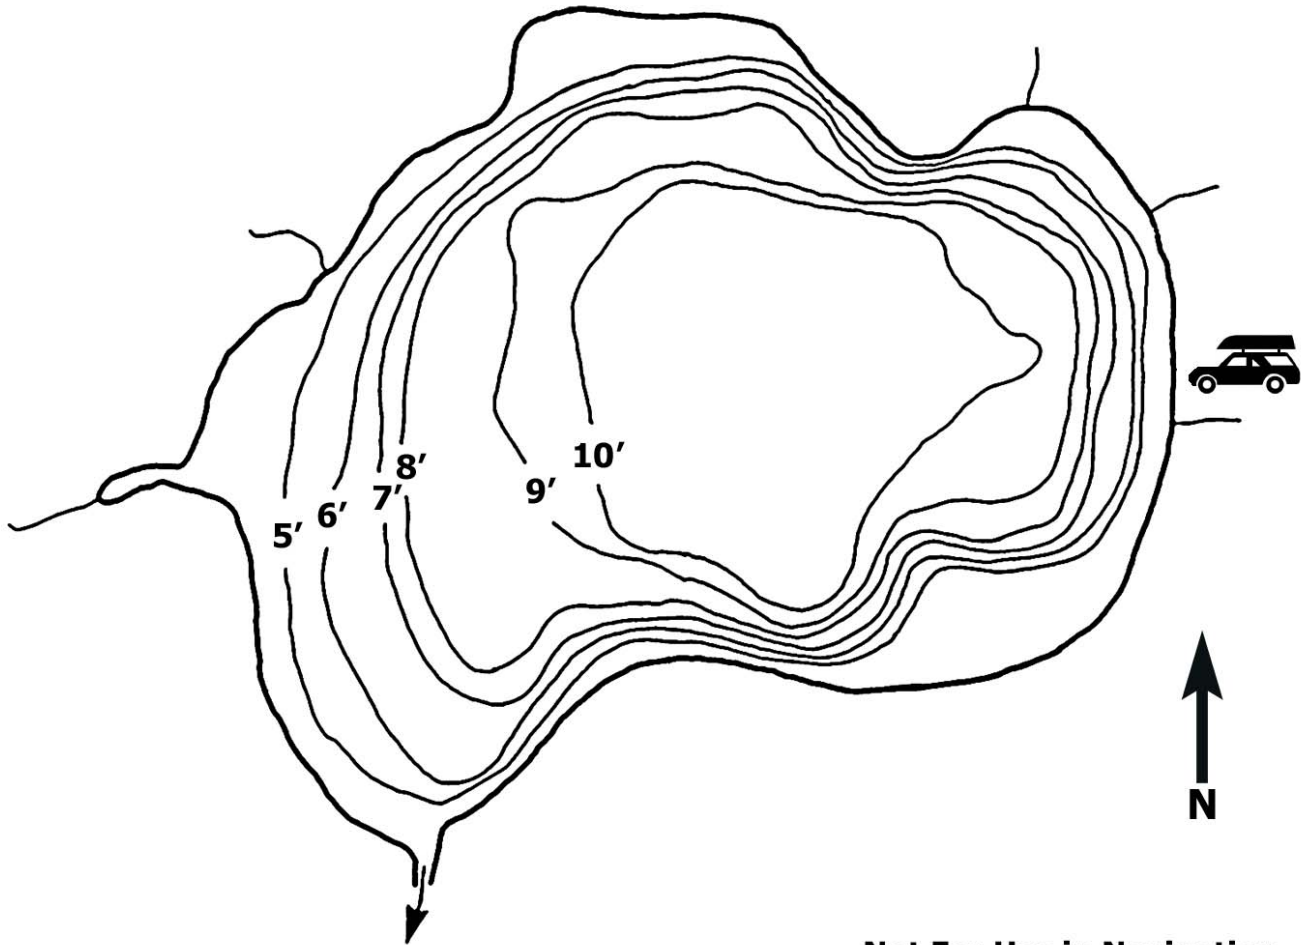

Region 5

Barnum Pond

Not For Use in Navigation

Barnum Pond	
County: Franklin	Town: Brighton
Size: 84 Acres	Mean Depth: 5ft
Fish Species Present: Brown Trout, Largemouth Bass, Brown Bullhead, Pumpkinseed	
Scale:	0  465 ft