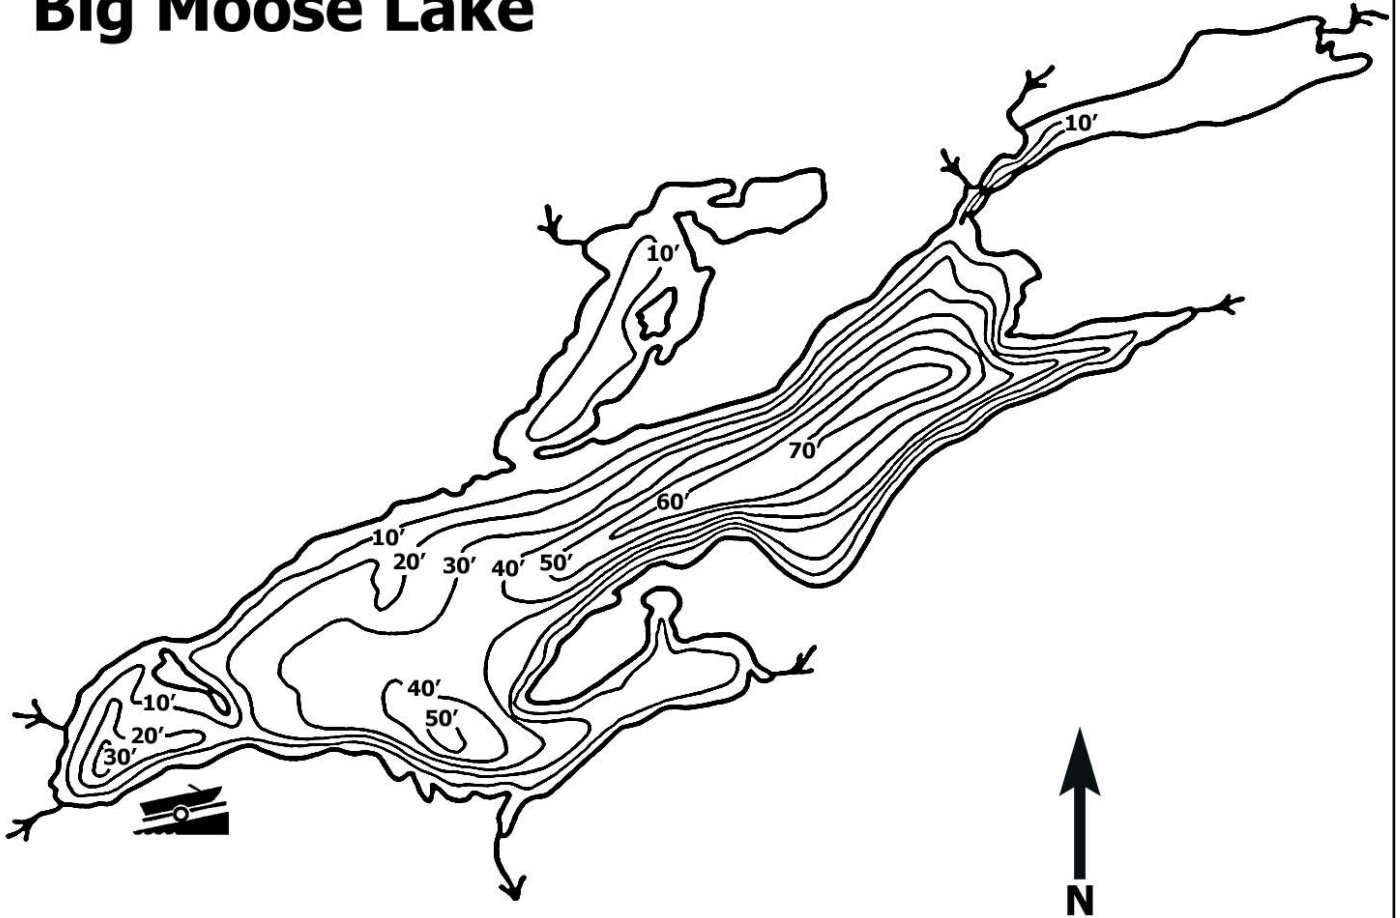

# Region 6 Big Moose Lake

**Not For Use in Navigation**

## Big Moose Lake

County: Herkimer

Town: Webb

Surface Area: 1242 Acres

Mean Depth: 23ft

Fish Species Present: Brook Trout, Yellow Perch

Scale: 0  2,810 ft