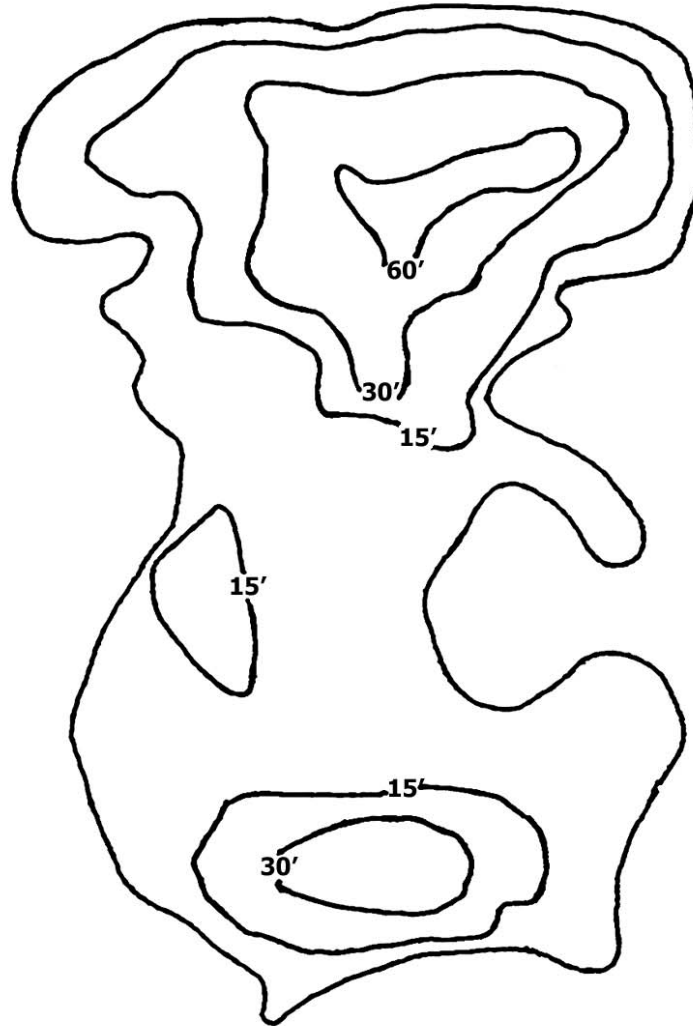

Region 5

Bug Lake

Not For Use in Navigation

<h3>Bug Lake</h3>	
County: Hamilton	Town: Inlet
Size: 78 Acres	
Fish Species Present: Lake Trout, Rainbow Smelt, Brook Trout, Kokanee Salmon	
Scale:	0 530 ft