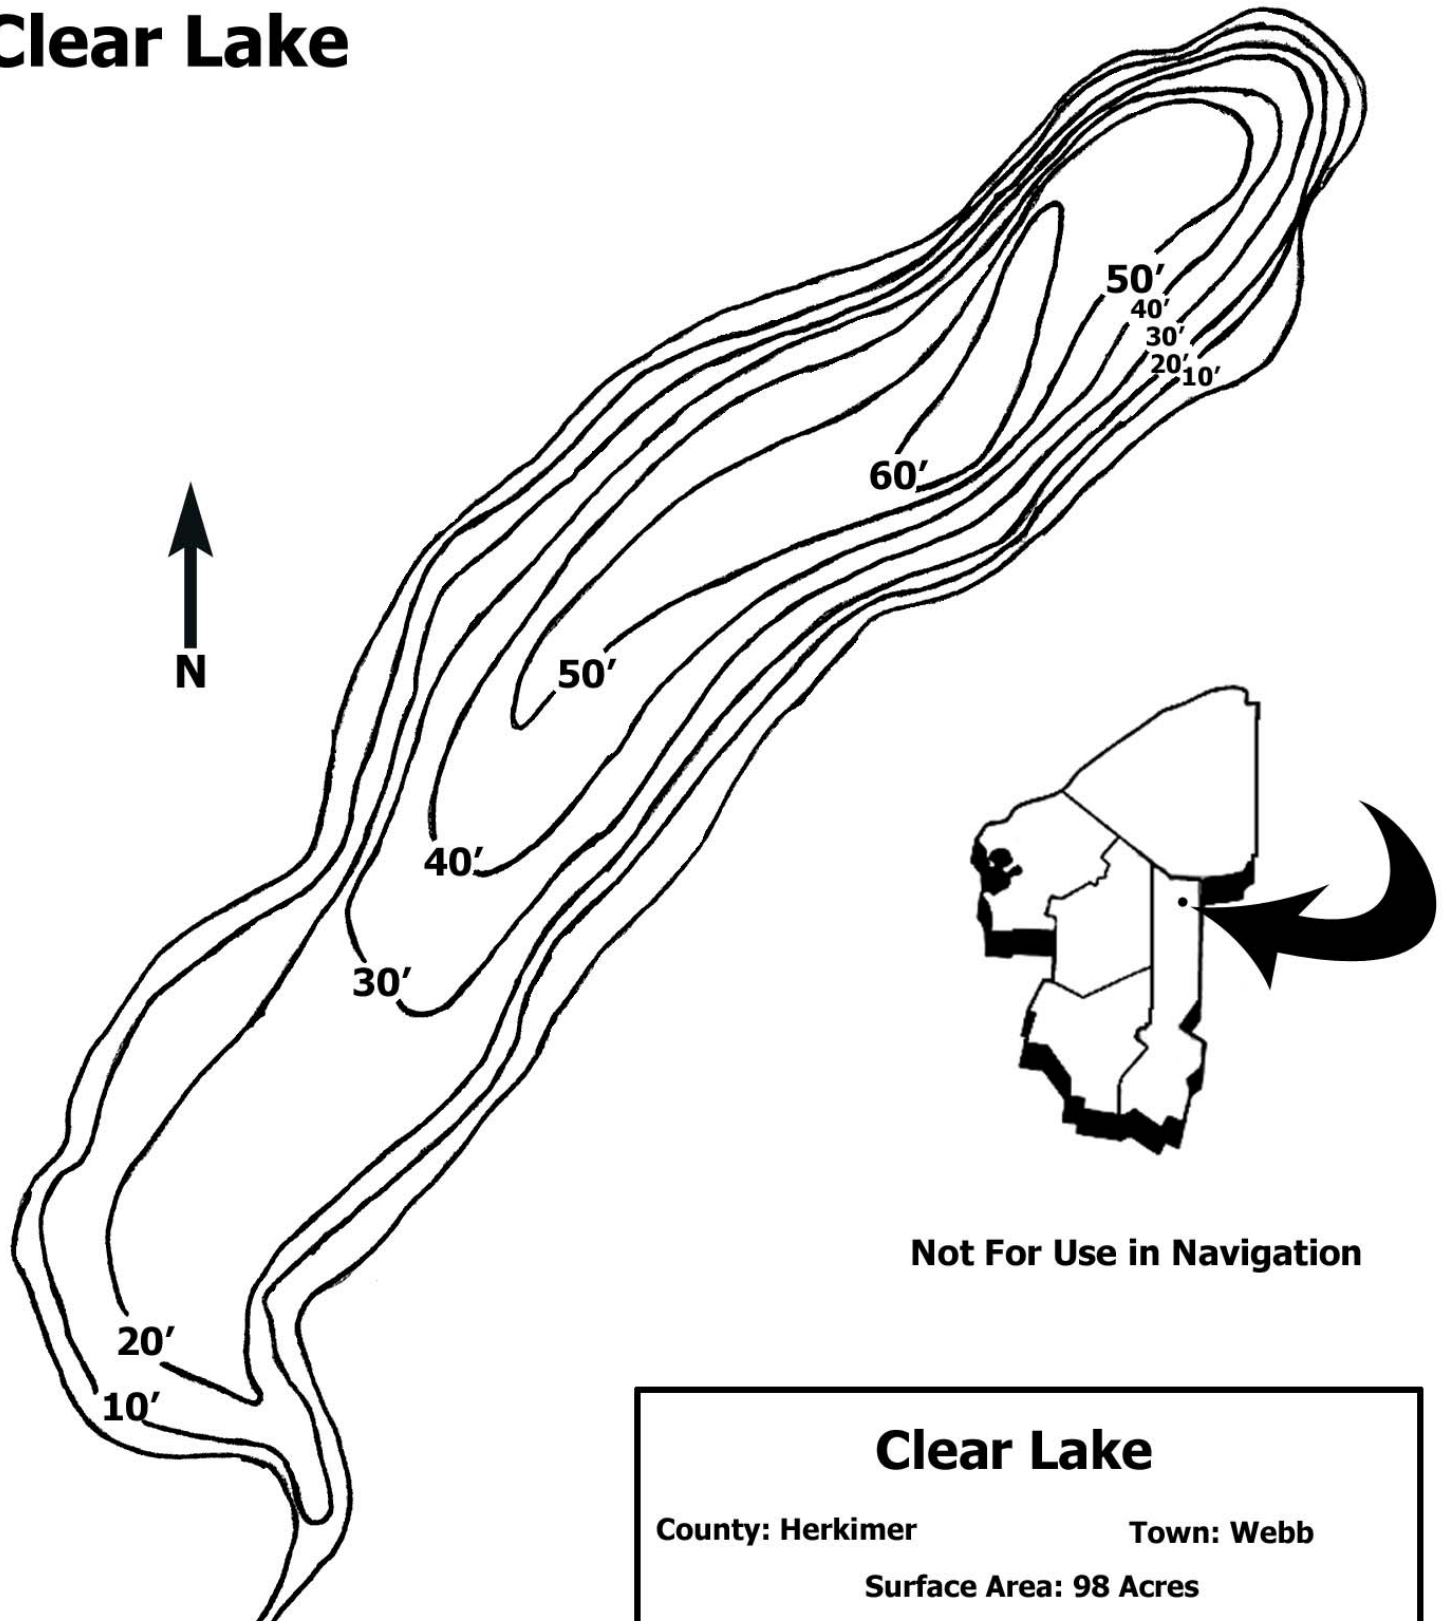

Region 6

Clear Lake

Not For Use in Navigation

Clear Lake

County: Herkimer

Town: Webb

Surface Area: 98 Acres

Fish Species Present: Brook Trout

Scale: 0  700 ft