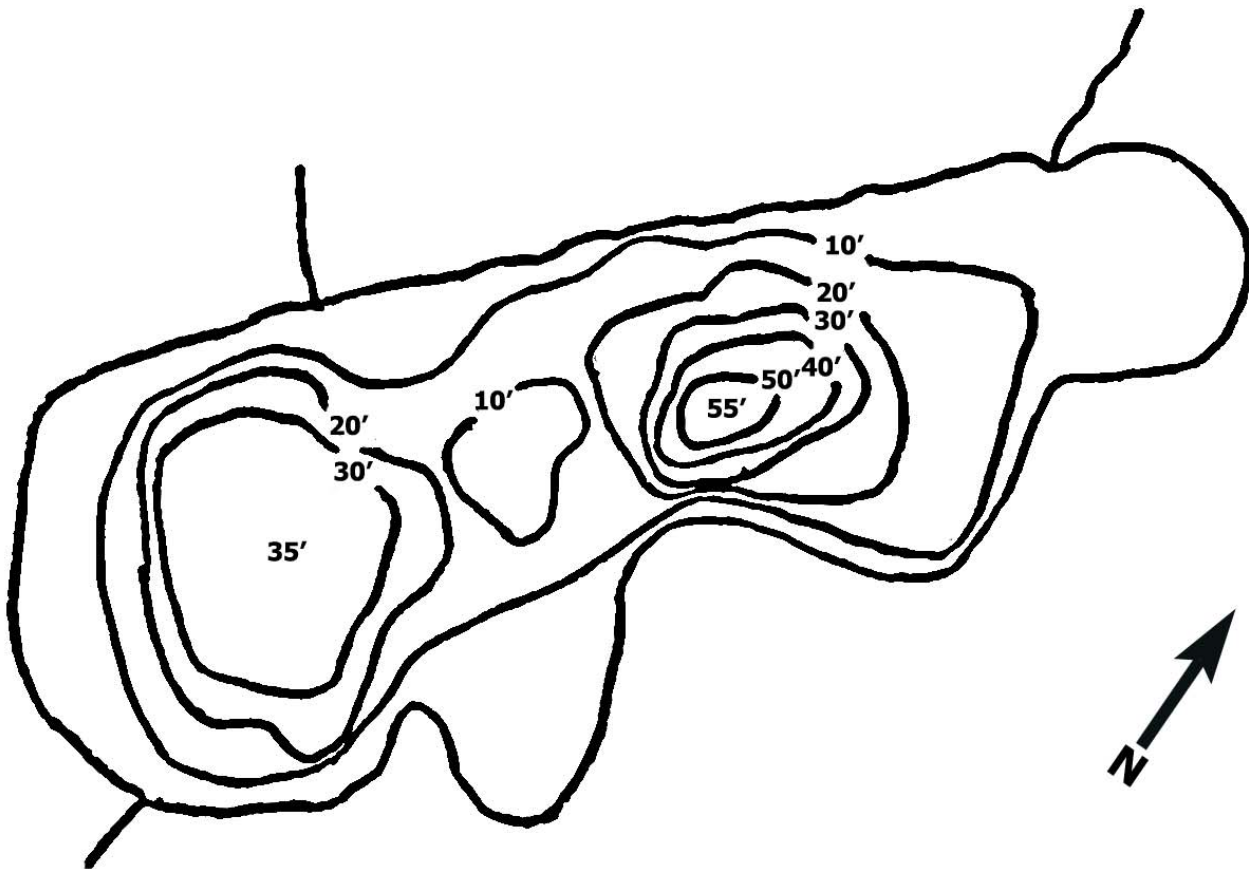

Region 5

Connery Pond

Not For Use in Navigation

Connery Pond

County: Essex

Town: North Elba

Size: 83.2 Acres

Fish Species Present: Brown Trout, White Sucker, Yellow Perch, Brown Bullhead, Pumpkinseed, Golden Shiner, Splake

Scale: 0  585 ft