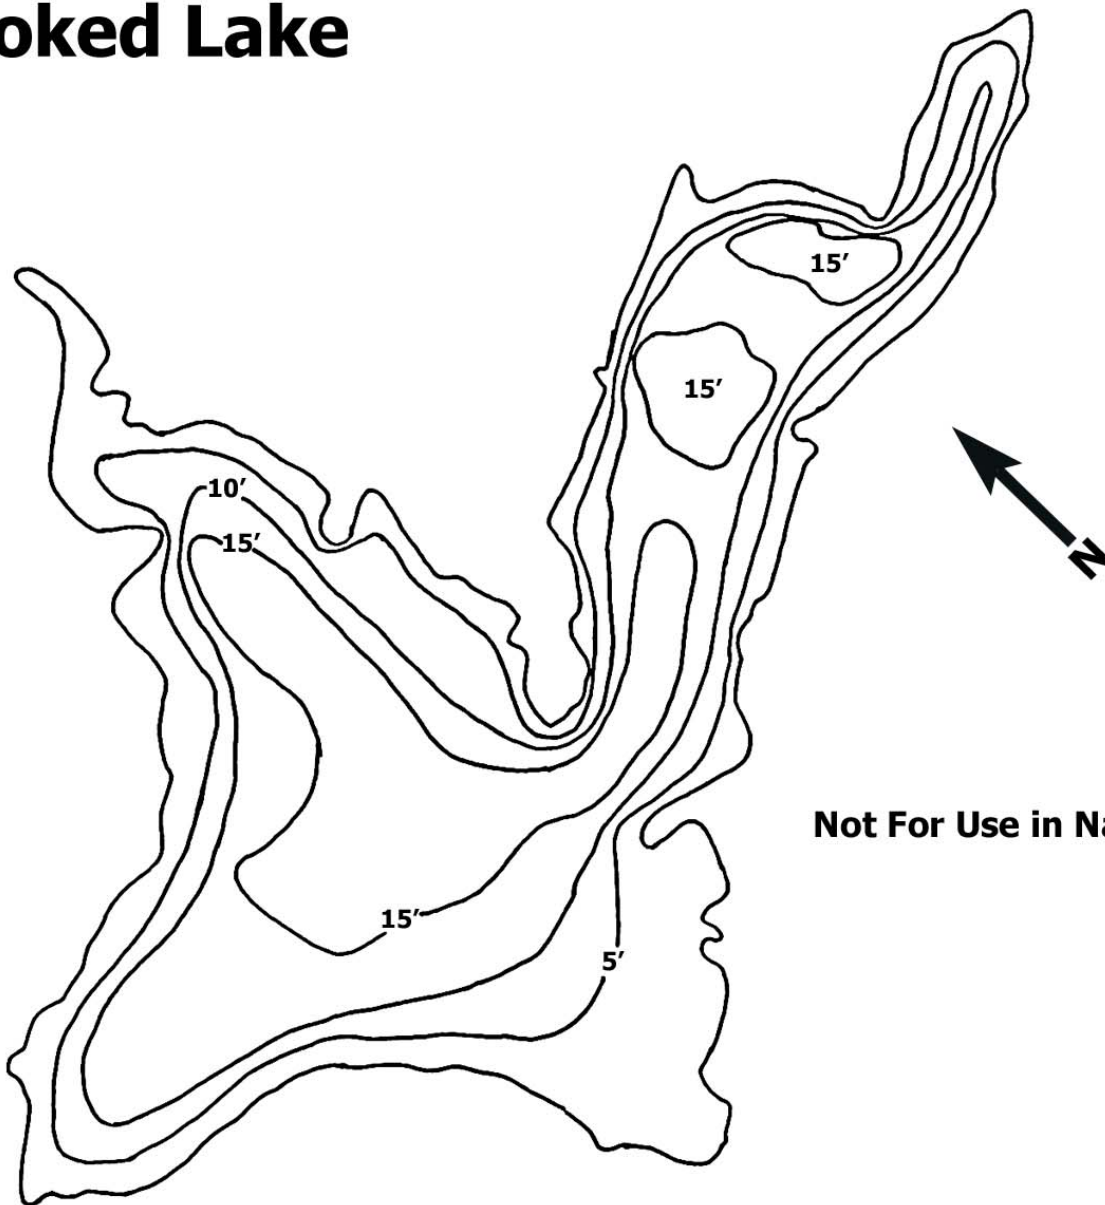

Region 6

Crooked Lake

Not For Use in Navigation

Crooked Lake

County: Herkimer

Town: Webb

Surface Area: 120 Acres

Scale: 0  600 ft