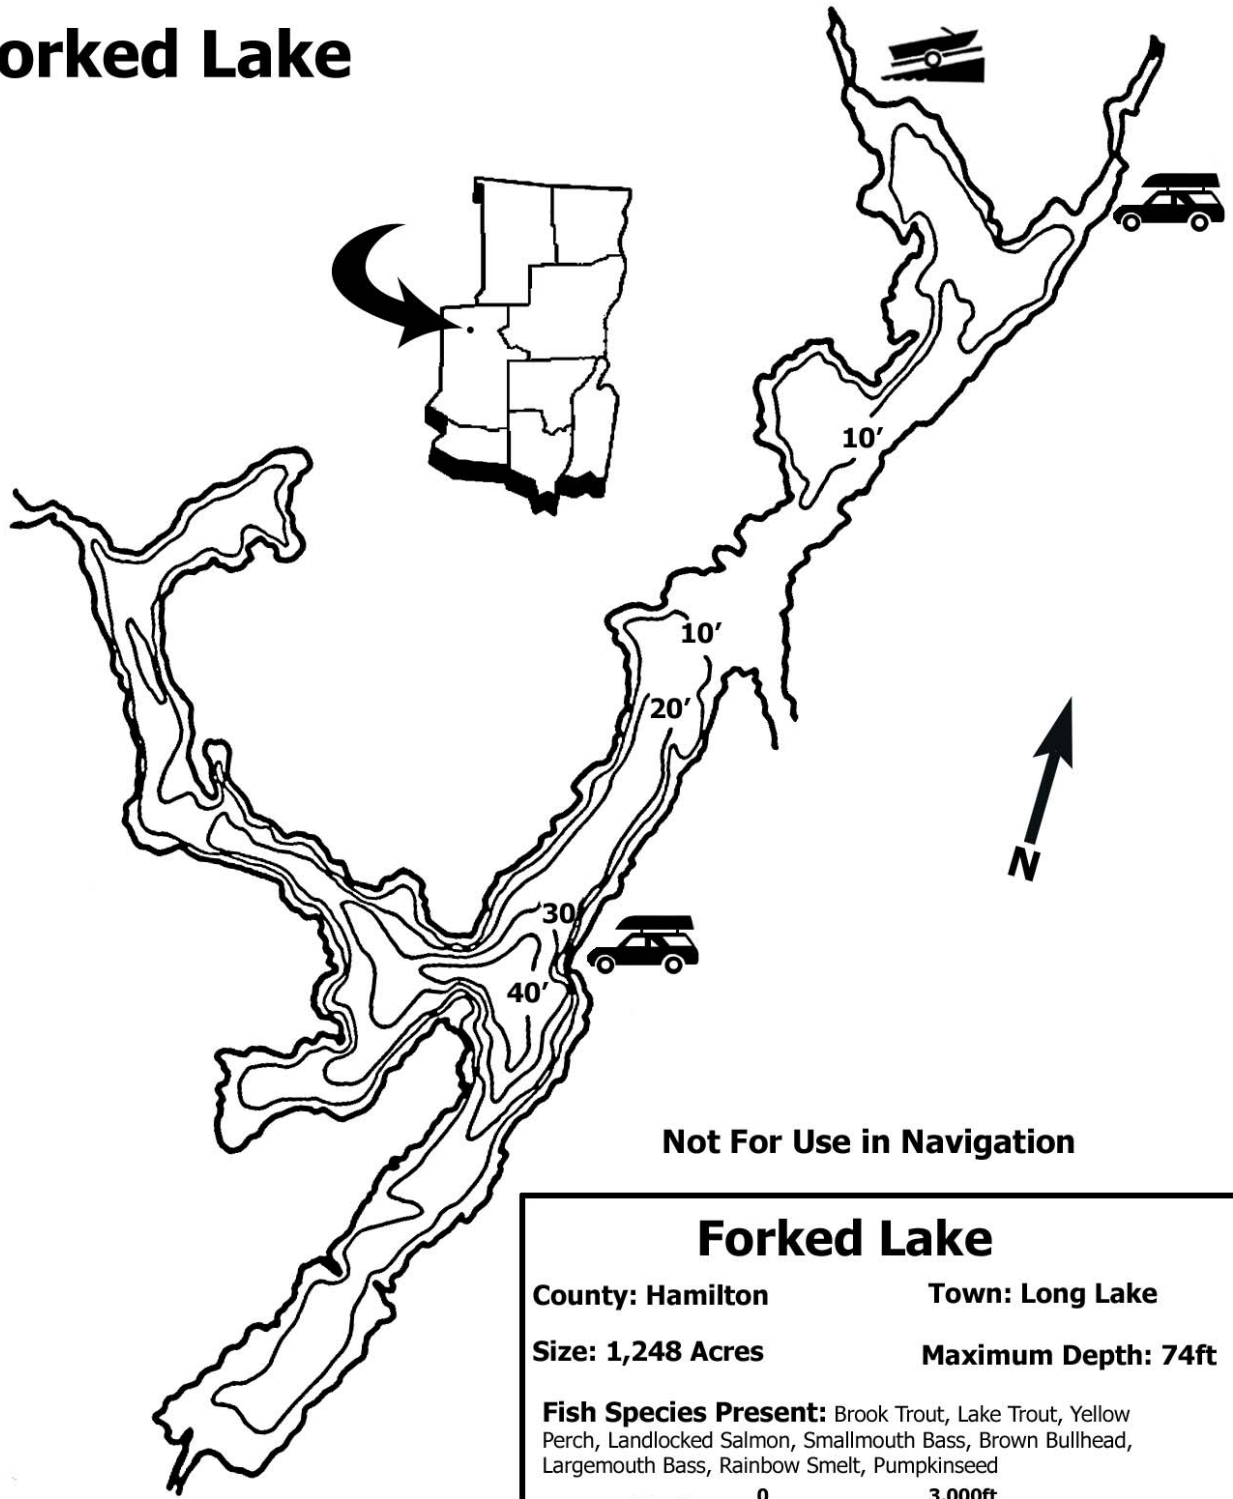

## Region 5

# Forked Lake

**Not For Use in Navigation**

### Forked Lake

**County:** Hamilton

**Town:** Long Lake

**Size:** 1,248 Acres

**Maximum Depth:** 74ft

**Fish Species Present:** Brook Trout, Lake Trout, Yellow Perch, Landlocked Salmon, Smallmouth Bass, Brown Bullhead, Largemouth Bass, Rainbow Smelt, Pumpkinseed