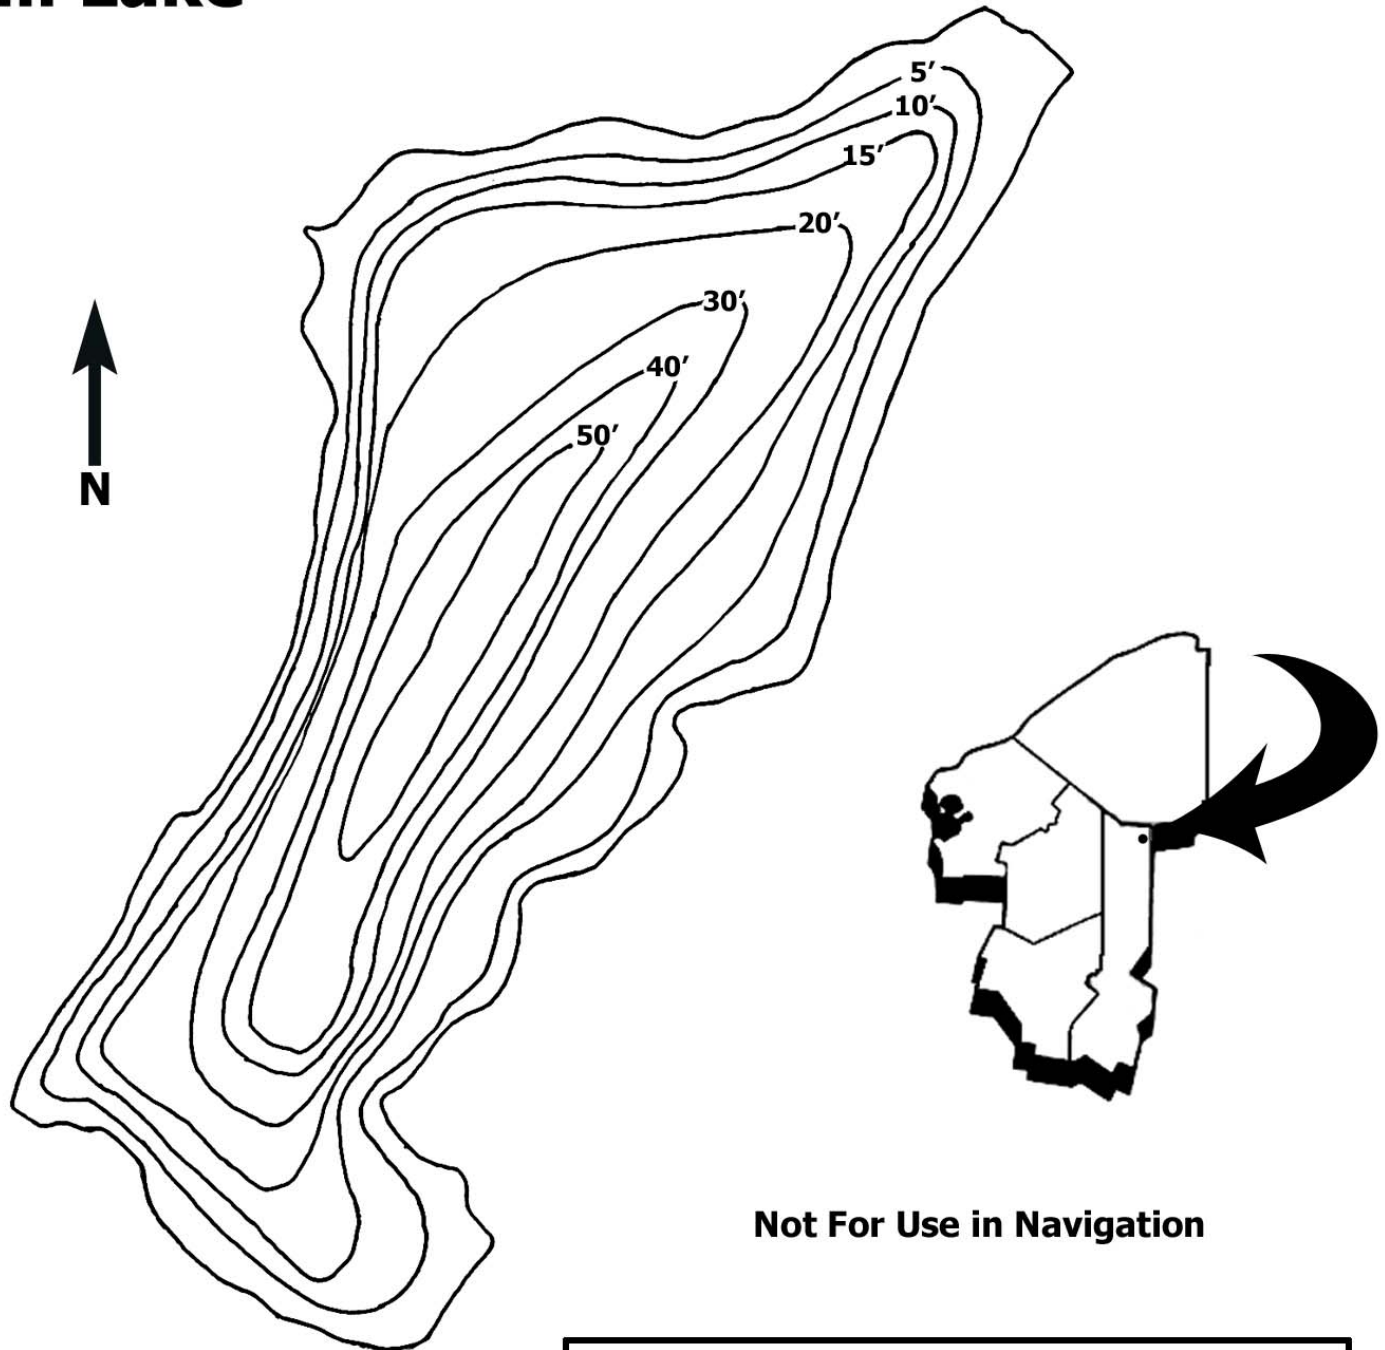

Region 6

Gull Lake

Not For Use in Navigation

Gull Lake

County: Herkimer

Town: Webb

Surface Area: 76 Acres

Fish Species Present: Brook Trout

Scale: 0  355 ft