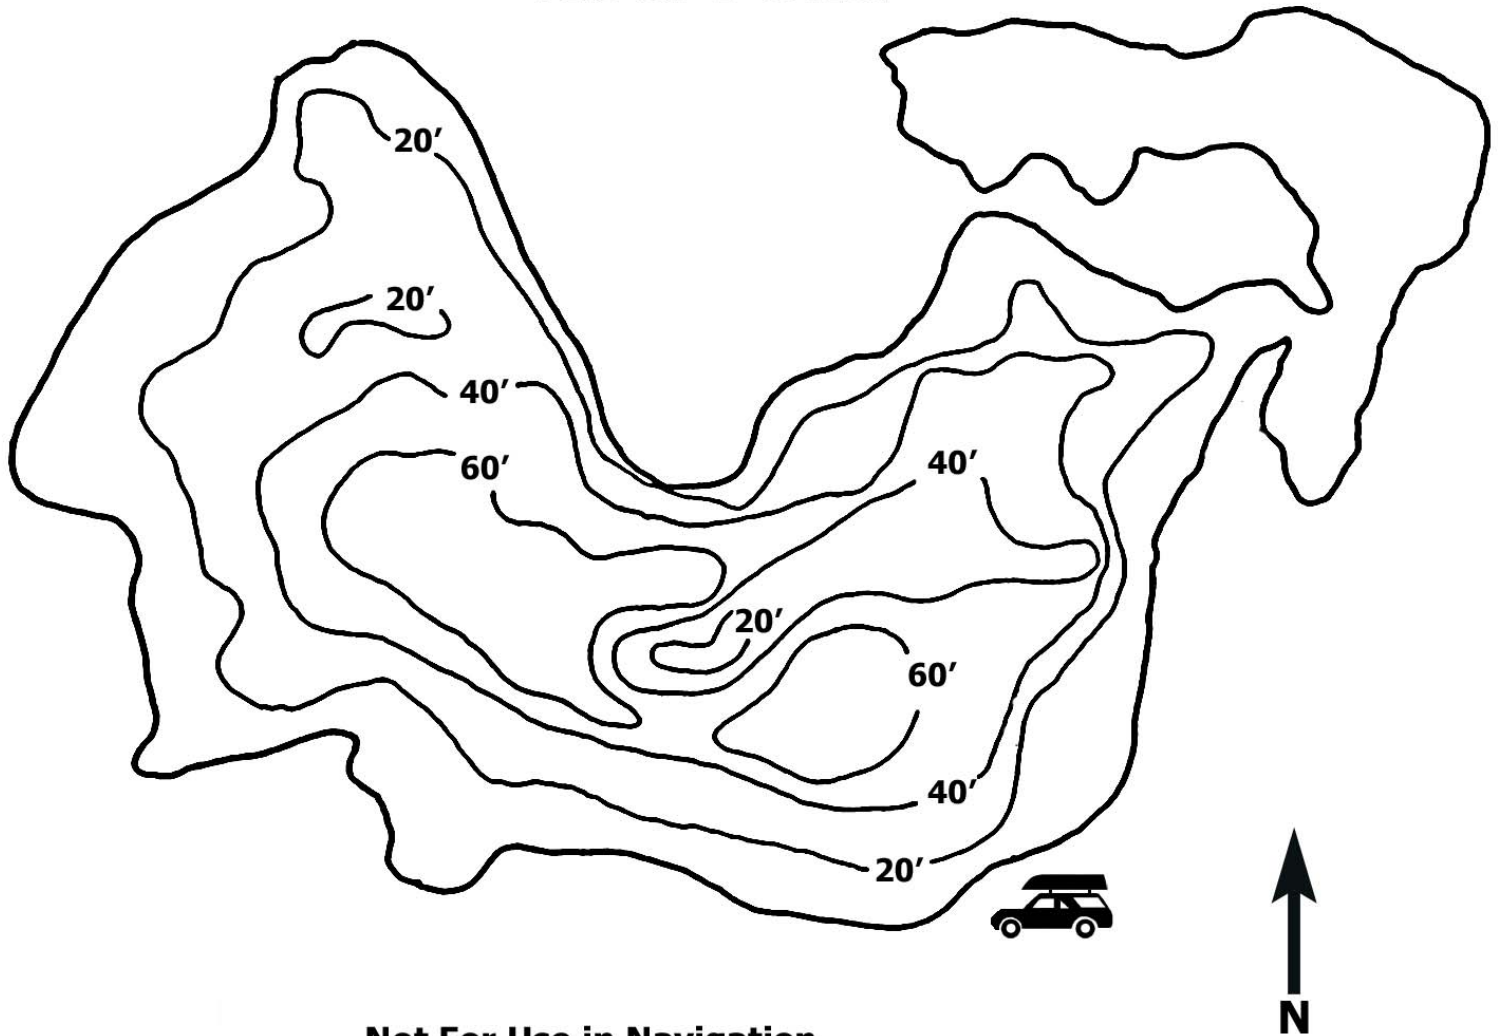

Region 5

Hoel Pond

Not For Use in Navigation

Hoel Pond

County: Franklin

Town: Santa Clara

Size: 455 Acres

Mean Depth: 30ft

Fish Species Present: Largemouth Bass, Smallmouth Bass, Lake Trout, Yellow Perch, Brown Bullhead, Lake Whitefish, Rainbow Smelt, Cisco, Pumpkinseed

Scale: 0  1065 ft