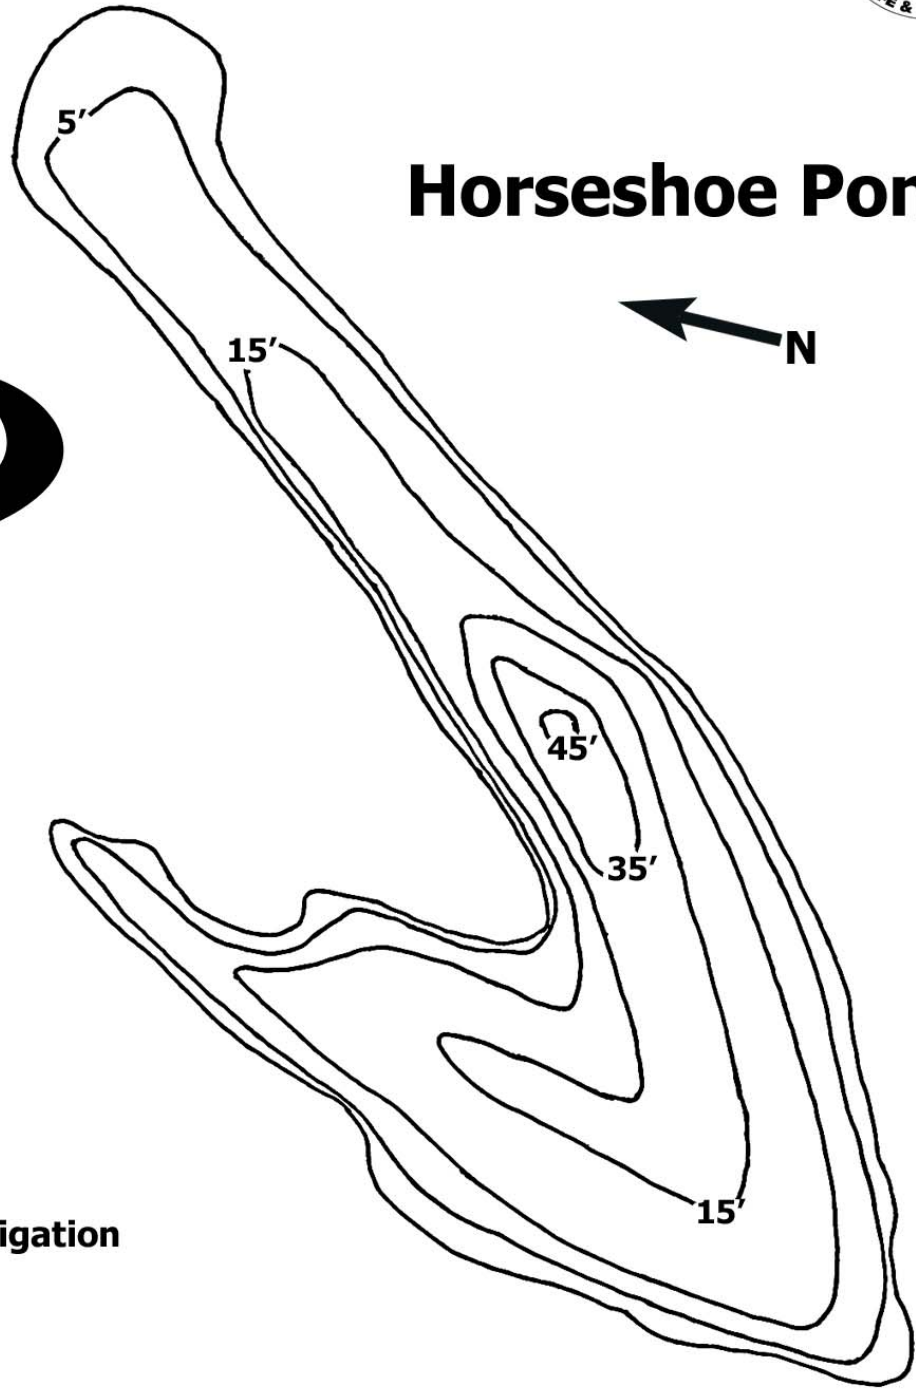

Region 6

Horseshoe Pond

Not For Use in Navigation

Horseshoe Pond

County: Herkimer

Town: Webb

Surface Area: 60.8 Acres

Scale: 0  350 ft