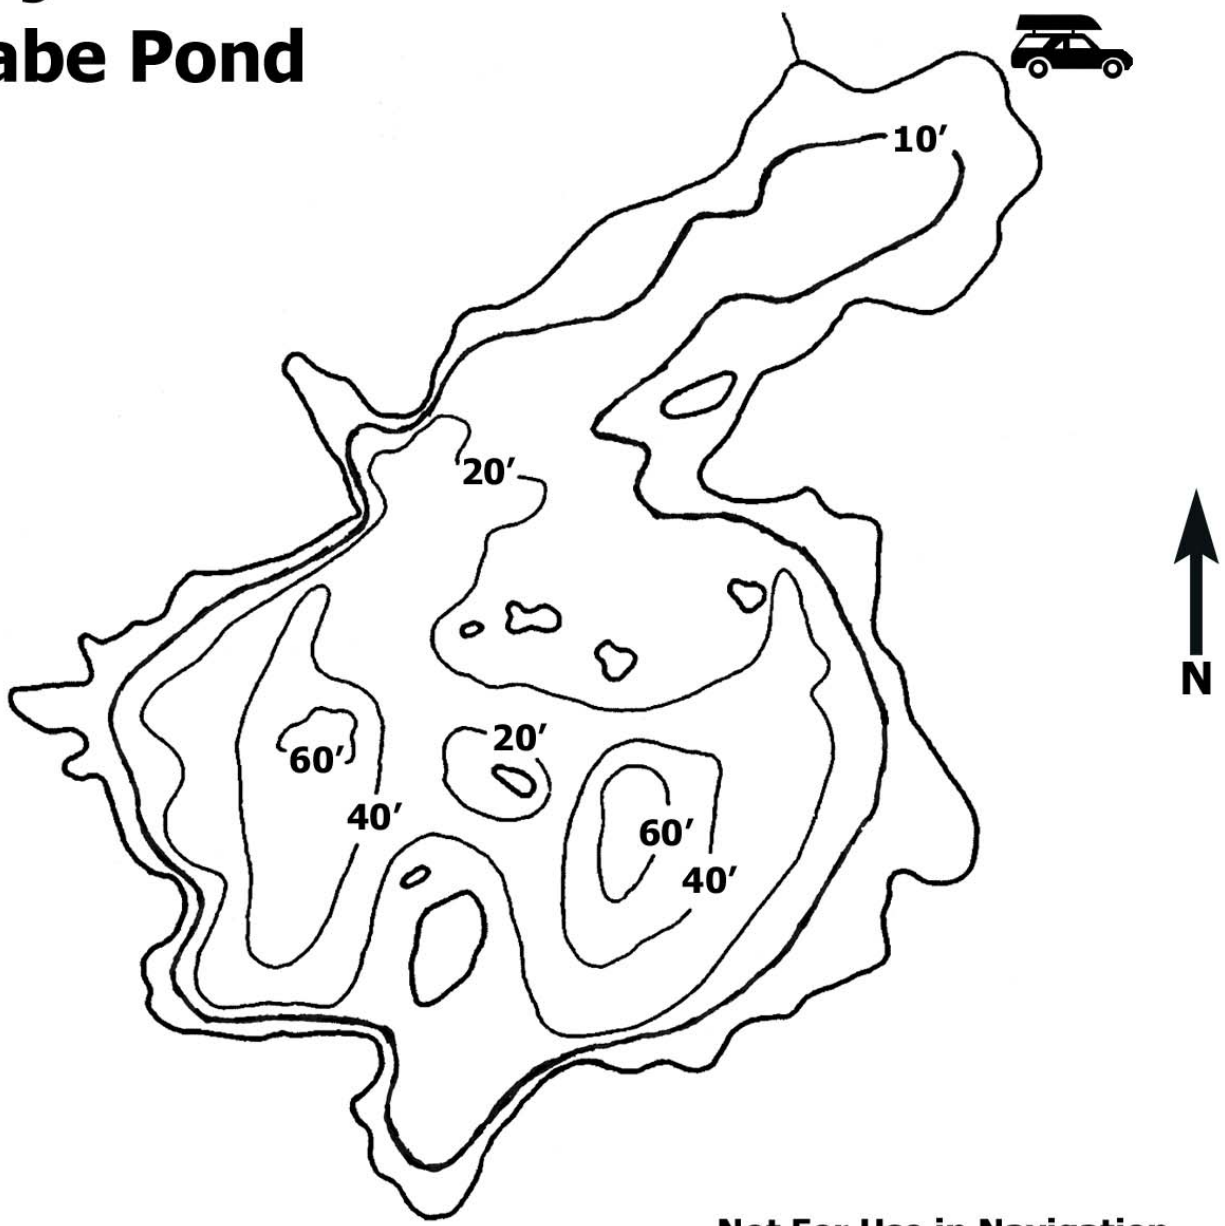

# Region 5

## Jabe Pond

Not For Use in Navigation

<b>Jabe Pond</b>	
County: Warren	Town: Hague
Size: 151 Acres	Mean Depth: 31ft
Fish Species Present: Rainbow Trout, Brook Trout, Brown Trout	
Scale: 0	885 ft