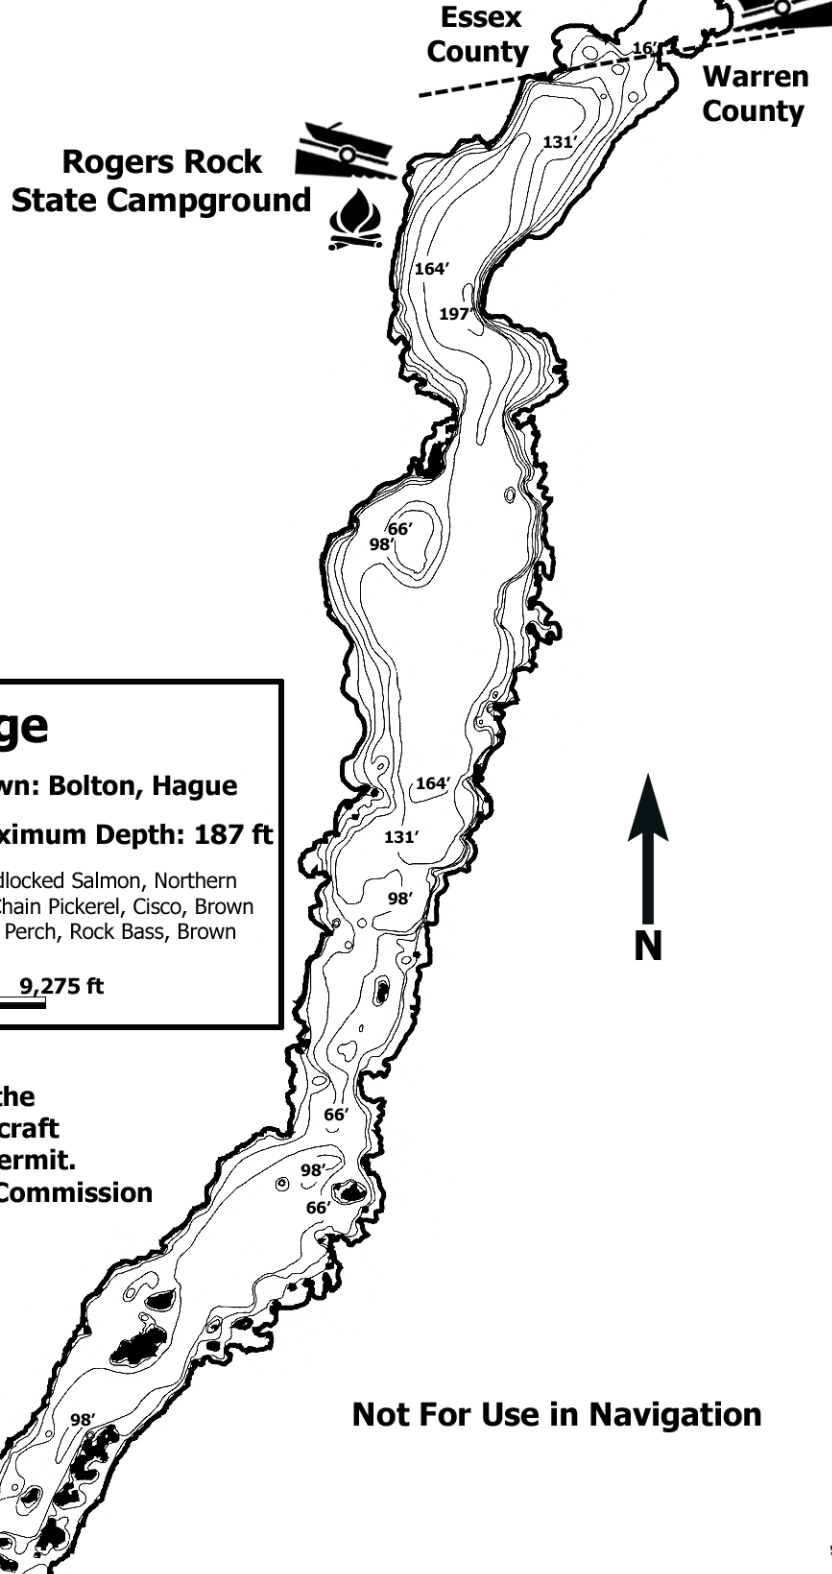

Region 5

Lake George (North)

Lake George

County: Warren Town: Bolton, Hague

Size: 28,479 Acres (Total) Maximum Depth: 187 ft

Fish Species Present: Lake Trout, Landlocked Salmon, Northern Pike, Smallmouth Bass, Largemouth Bass, Chain Pickerel, Cisco, Brown Trout, Rainbow Trout, Black Crappie, Yellow Perch, Rock Bass, Brown Bullhead, Pumpkinseed

Scale: 0  9,275 ft

***Regulations require the registration of all watercraft via day use or seasonal permit. Contact the Lake George Park Commission**

Not For Use in Navigation