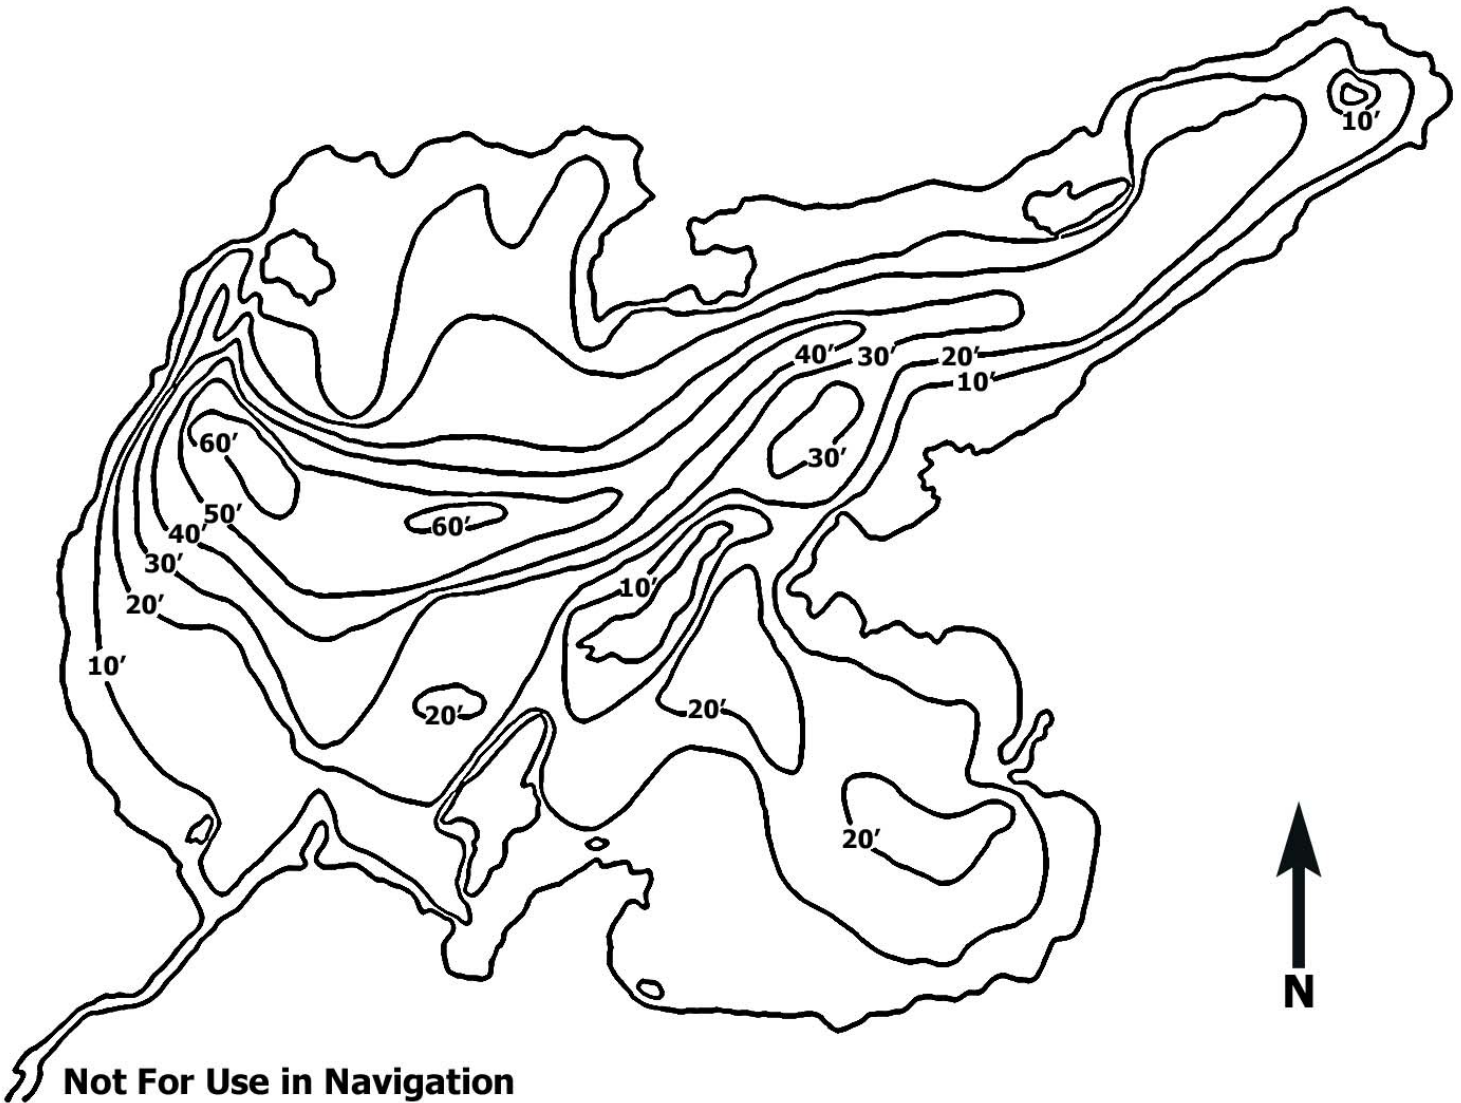

Region 5

Lake Lila

<h2>Lake Lila</h2>	
County: Hamilton	Town: Long Lake
Size: 1,490 Acres	
Fish Species Present: Smallmouth Bass, Lake Trout, Brook Trout, Yellow Perch, Brown Bullhead, Landlocked Salmon	
Scale:	0  1930 ft