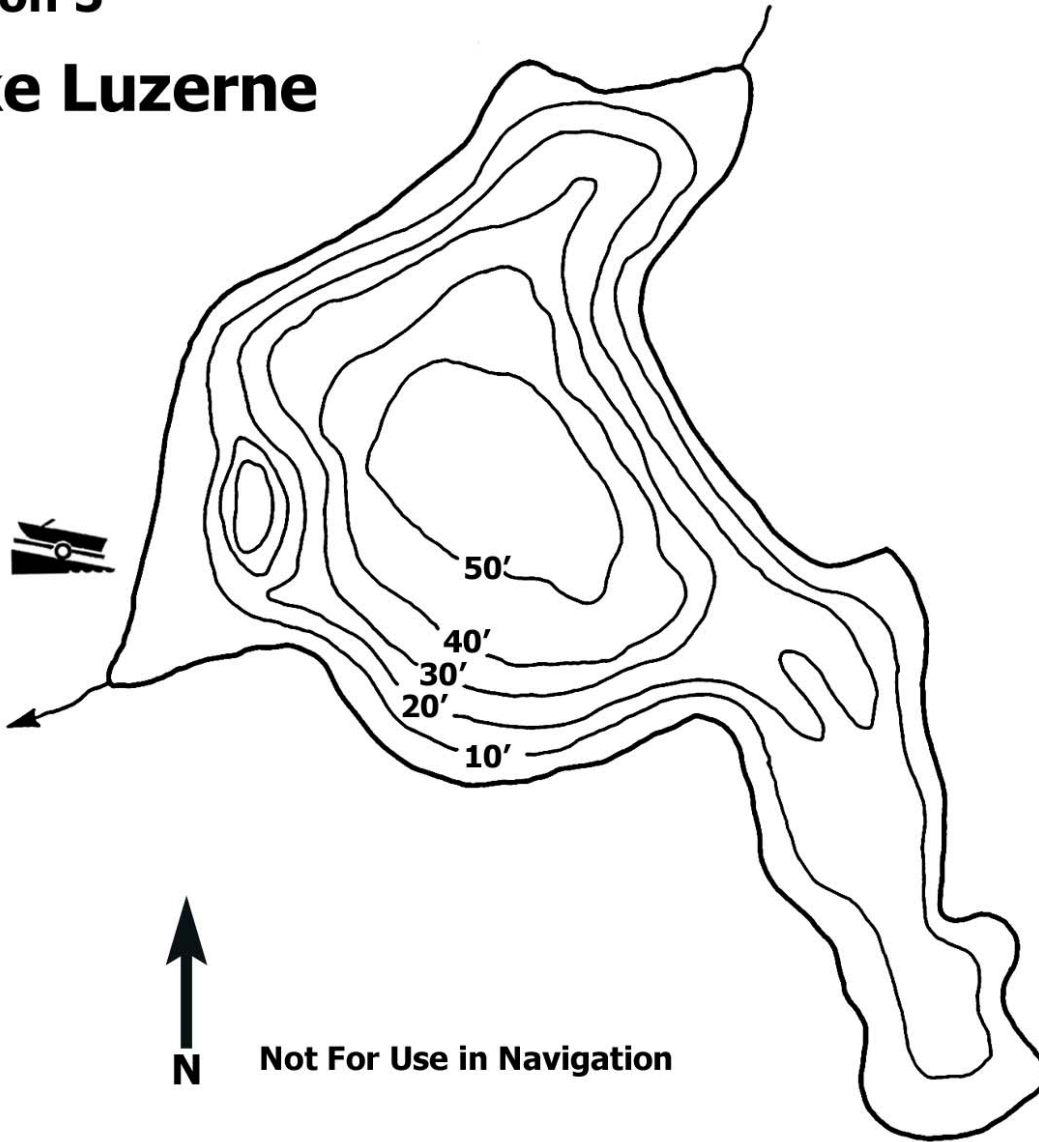

Region 5

Lake Luzerne

Lake Luzerne

County: Warren

Town: Lake Luzerne

Size: 99 Acres

Mean Depth: 24ft

Fish Species Present: Largemouth Bass, Smallmouth Bass, Yellow Perch, Brown Bullhead, Northern Pike, Rainbow Trout, Brown Trout, Pumpkinseed, Rock Bass

Scale: 0 540 ft