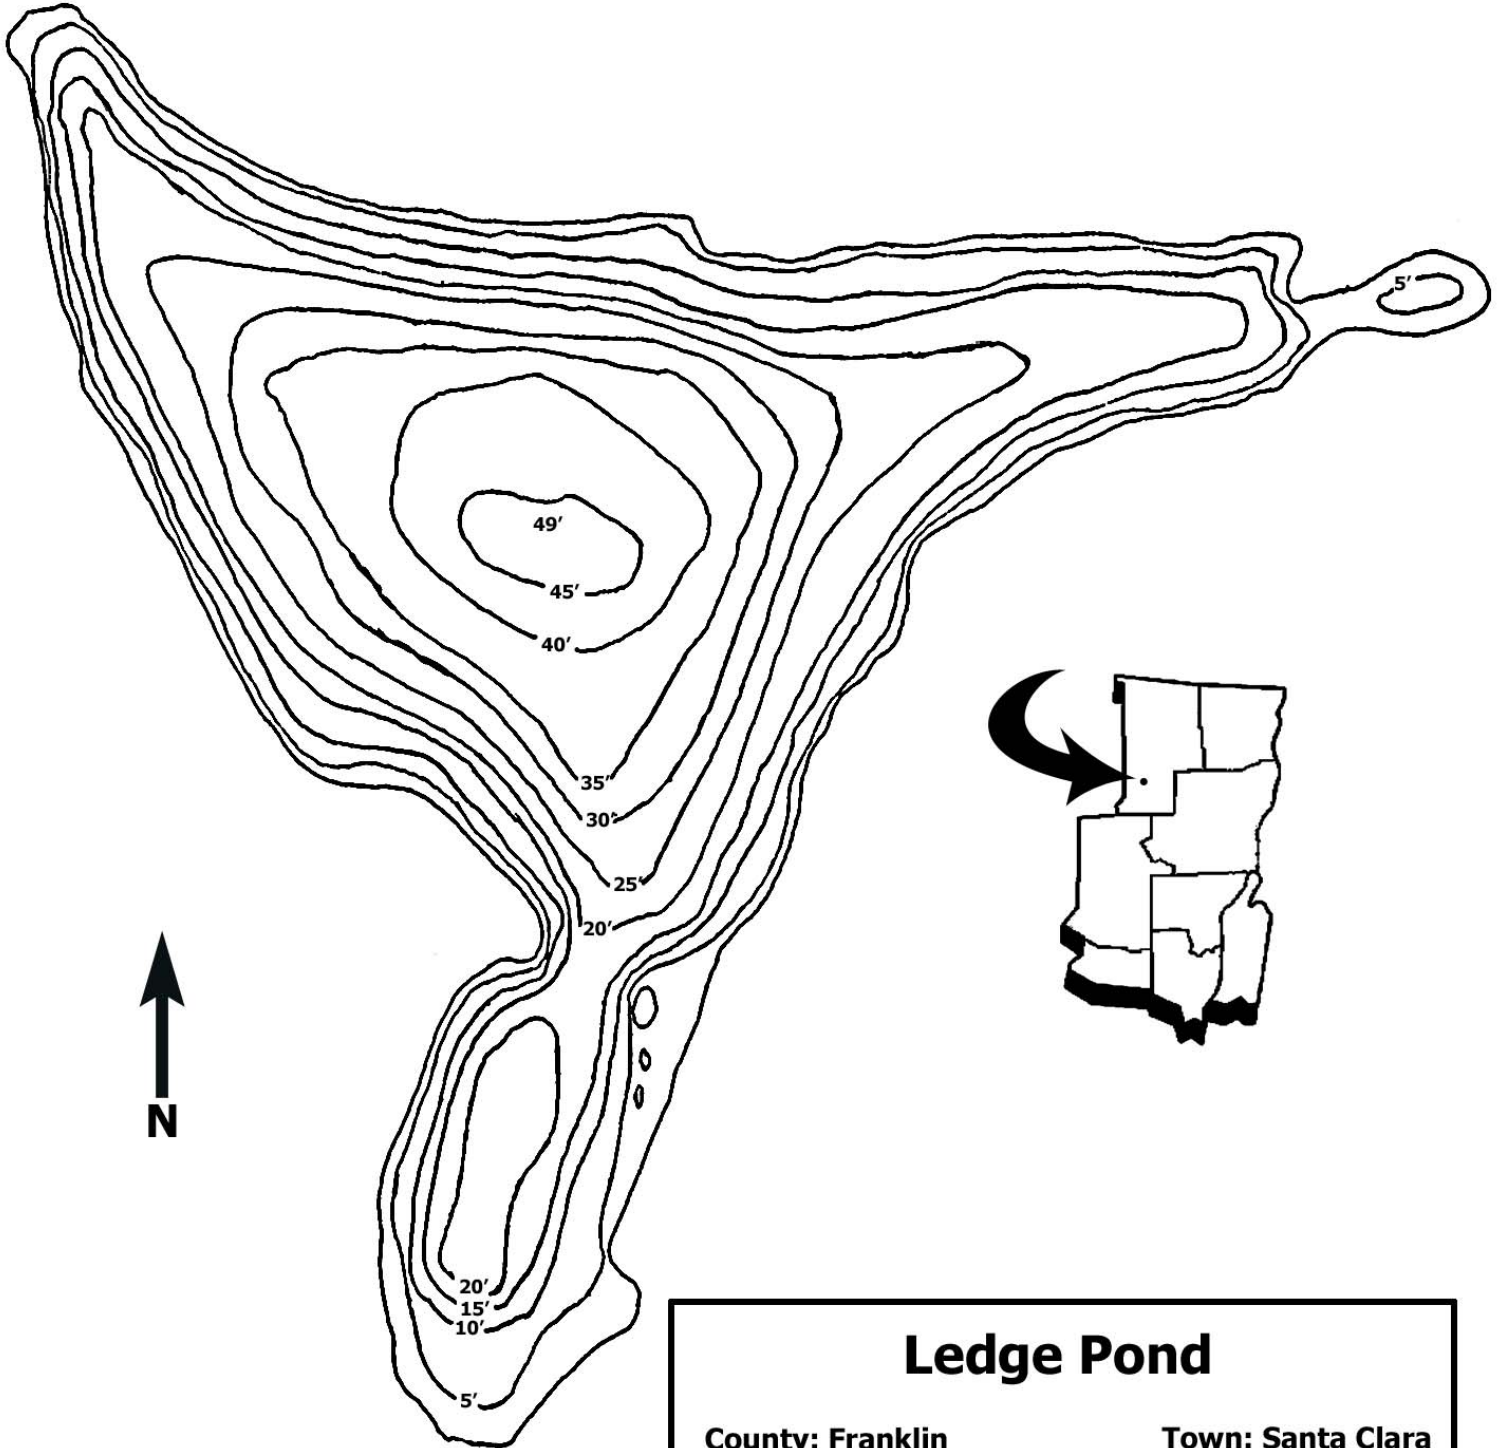

## Region 5

# Ledge Pond

**Not For Use in Navigation**

## Ledge Pond

**County:** Franklin

**Town:** Santa Clara

**Size:** 42.5 Acres

**Fish Species Present:** Lake Trout, Brown Bullhead, Lake Whitefish, Pumpkinseed

**Scale:** 0  320 ft