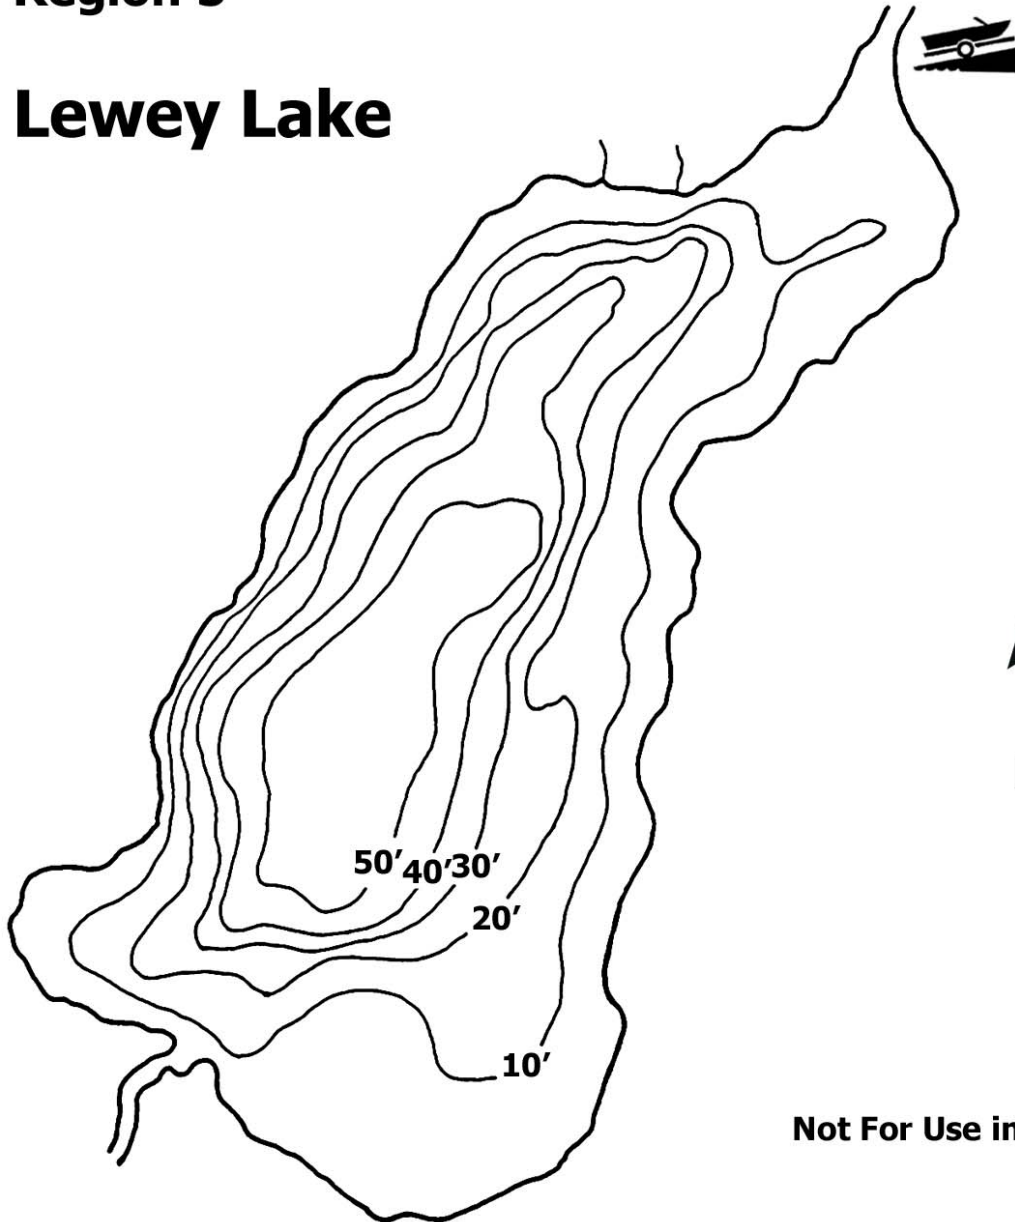

## Region 5

# Lewey Lake

**Not For Use in Navigation**

## Lewey Lake

**County:** Hamilton

**Town:** Lake Pleasant

**Size:** 361 Acres

**Mean Depth:** 25ft

**Fish Species Present:** Smallmouth Bass, Lake Whitefish,  
Northern Pike, Lake Trout, Brown Bullhead, Yellow Perch,  
Pumpkinseed, Rock Bass

**Scale:** 0  395 ft