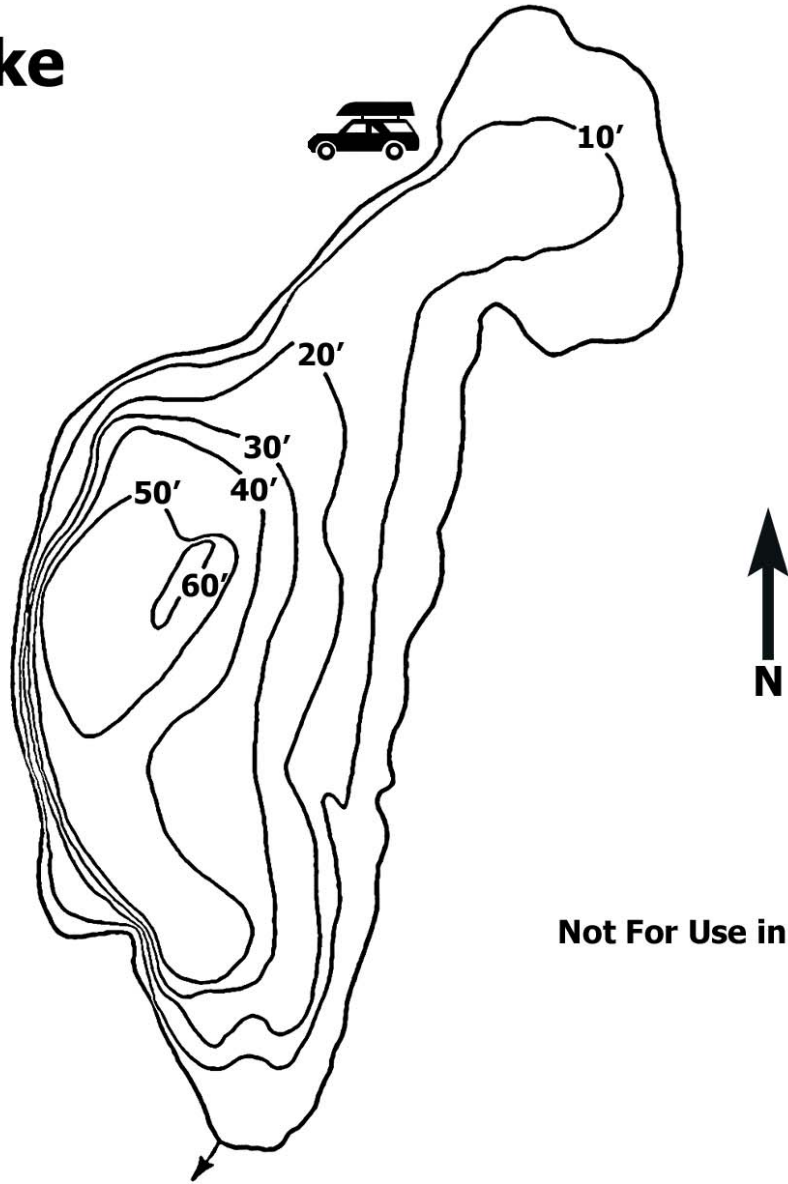

Region 5

Mirror Lake

Not For Use in Navigation

Mirror Lake	
County: Essex	Town: Lake Placid
Size: 128 Acres	Mean Depth: 14ft
Fish Species Present: Smallmouth Bass, Lake Trout, Rainbow Trout, Pumpkinseed, Yellow Perch, Brown Bullhead, Rock Bass	
Scale: 0	610 ft