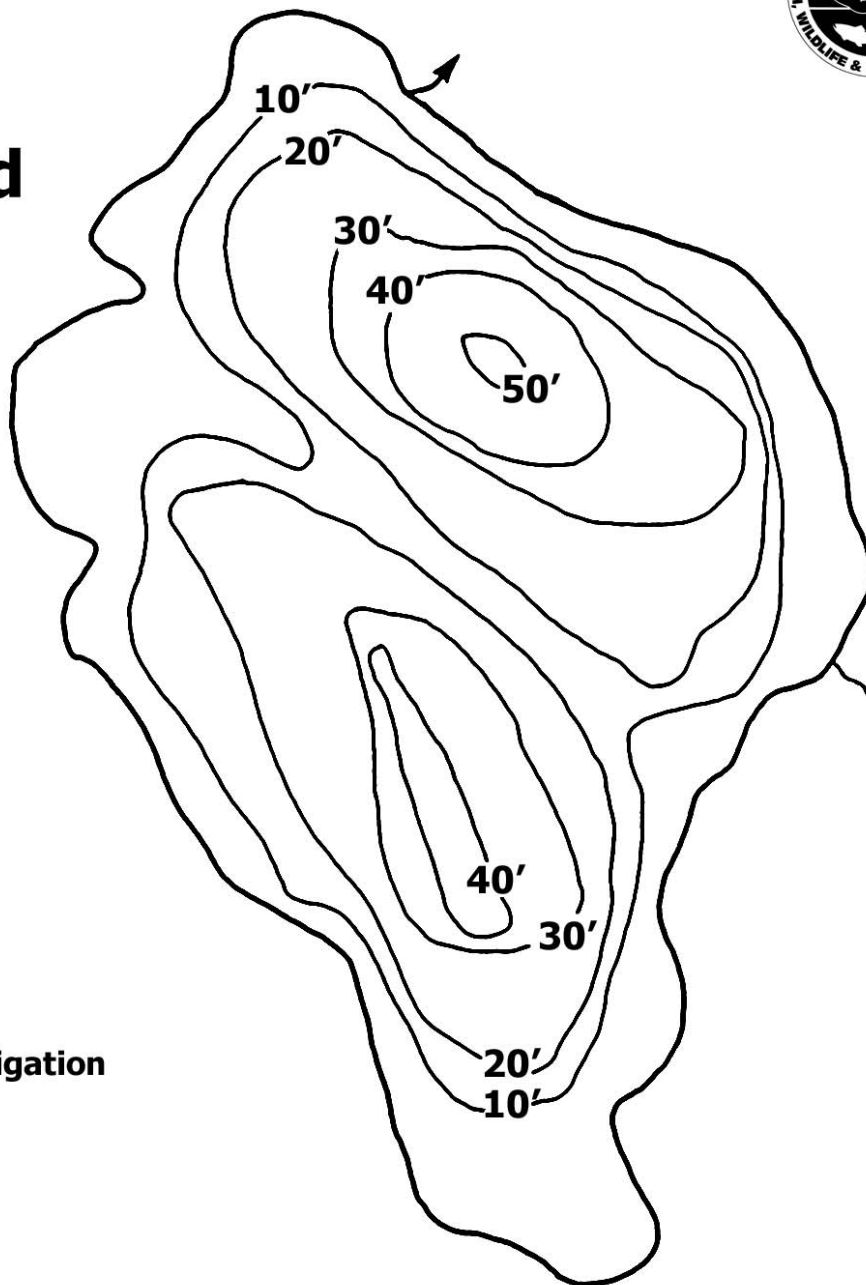

Region 5

Moose Pond

Not For Use in Navigation

Moose Pond

County: Essex

Town: Newcomb

Size: 185 Acres

Mean Depth: 24ft

Fish Species Present: Lake Trout, Brook Trout

Scale: 0  722 ft