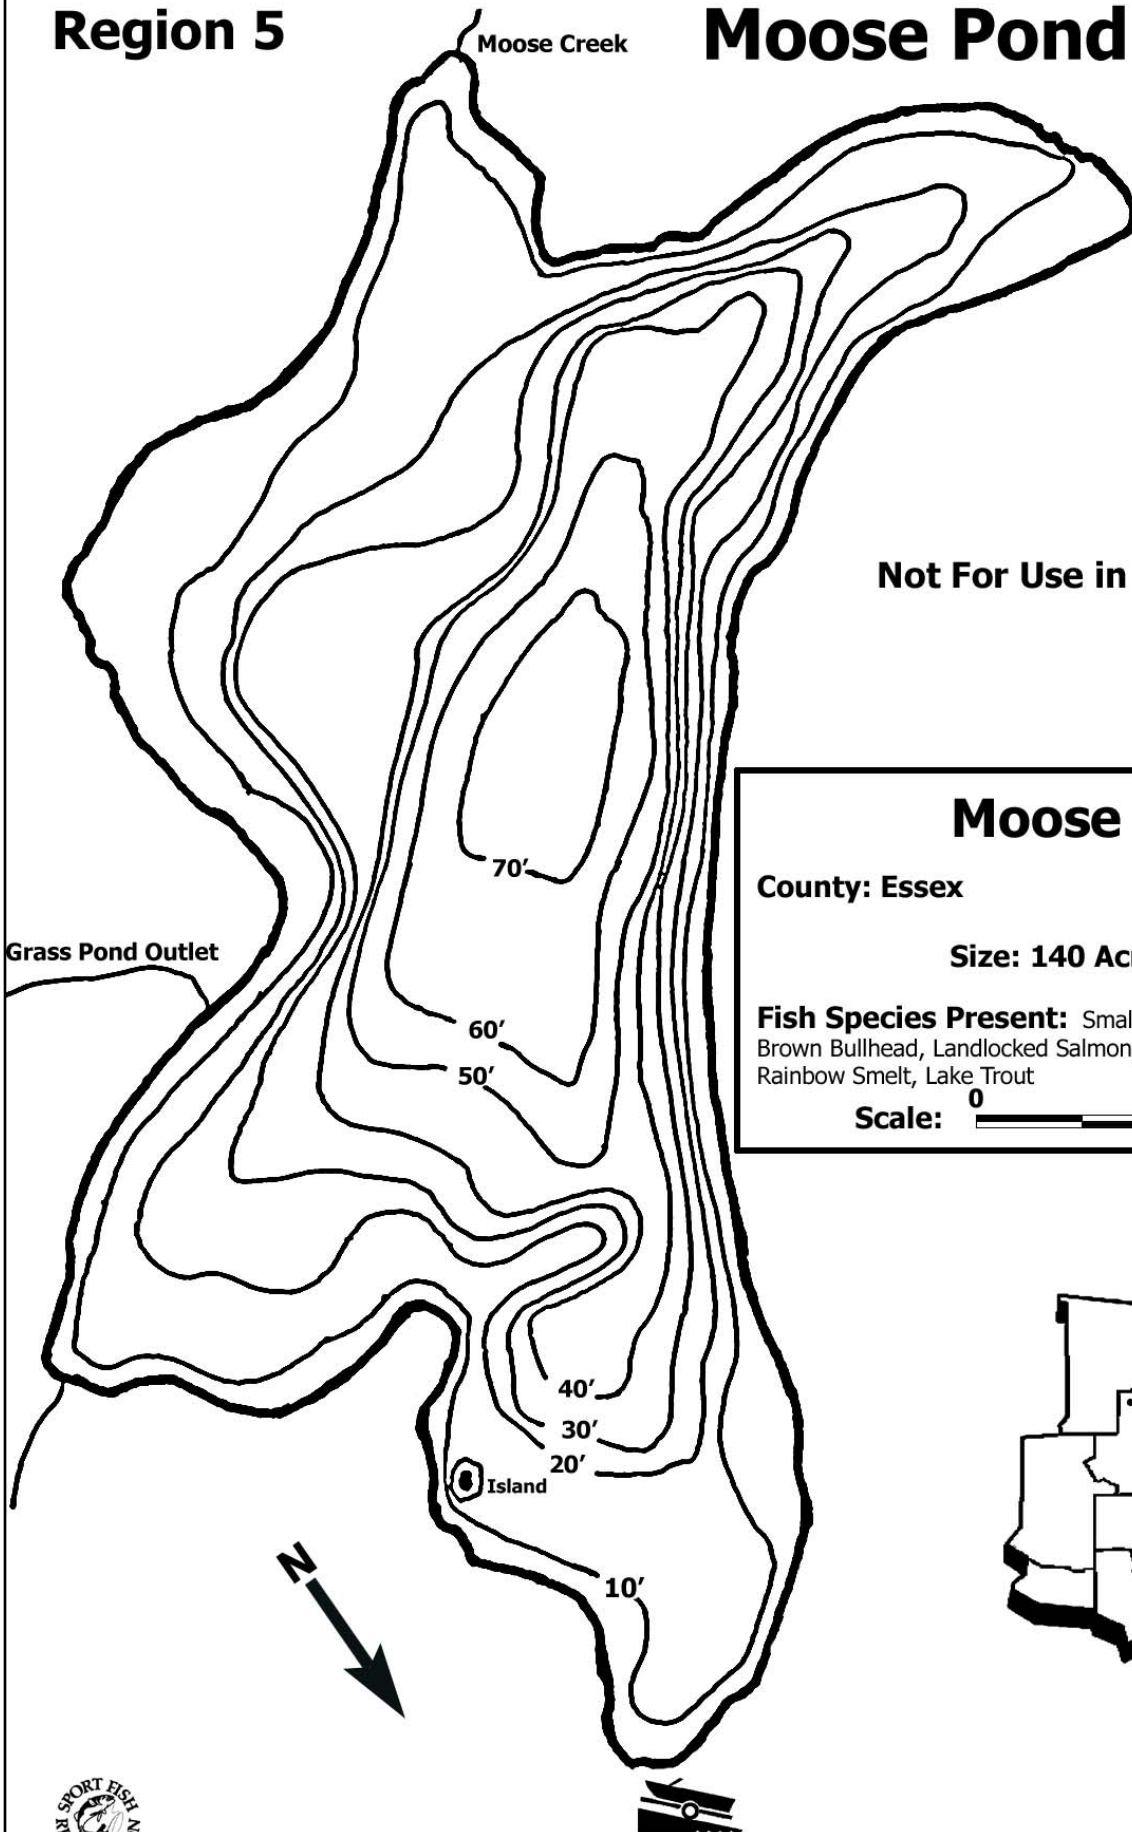

Region 5

Moose Pond

Not For Use in Navigation

Moose Pond

County: Essex

Town: Saint Armand

Size: 140 Acres

Fish Species Present: Smallmouth Bass, Brook Trout, Brown Bullhead, Landlocked Salmon, Rainbow Trout, White Sucker, Rainbow Smelt, Lake Trout

Scale: 0  465 ft