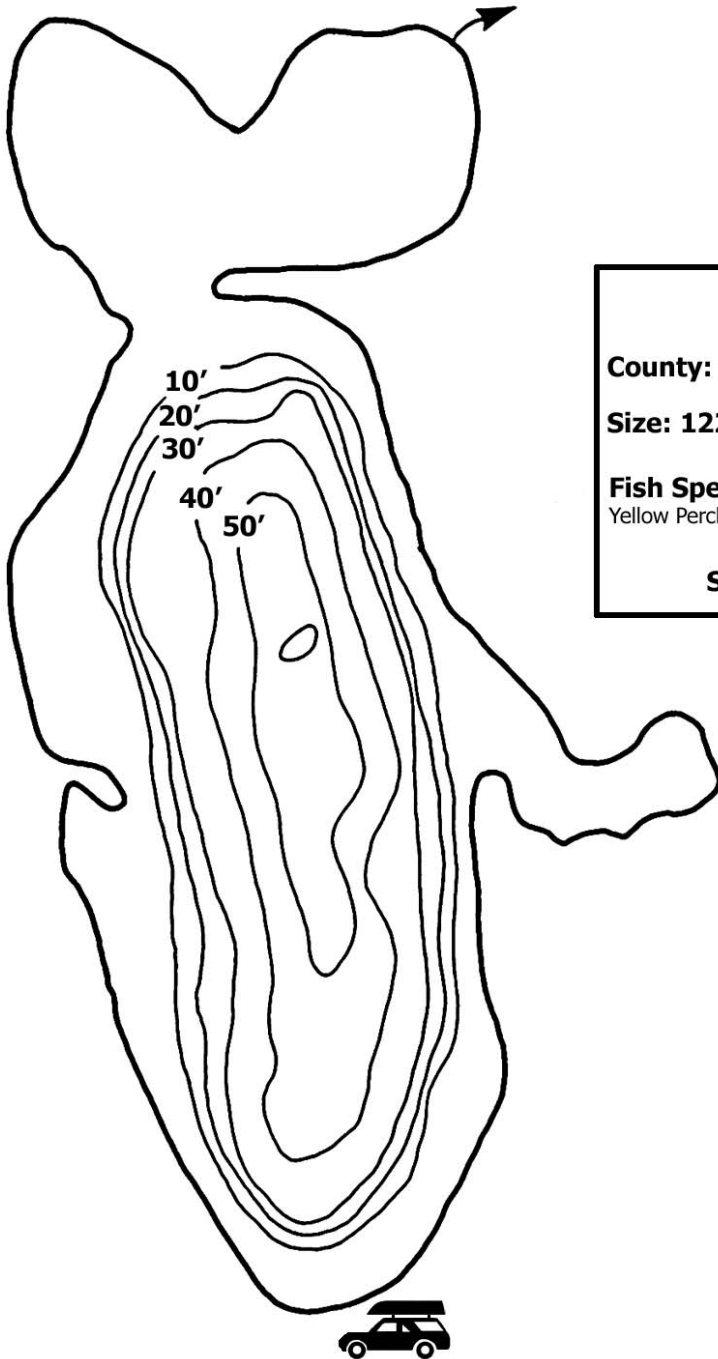

Region 5

Moreau Lake

* In Moreau Lake State Park *

Moreau Lake	
County: Saratoga	Town: Moreau
Size: 122 Acres	Mean Depth: 32ft
Fish Species Present: Largemouth Bass, Smallmouth Bass, Yellow Perch, Brown Bullhead, Chain Pickerel, Pumpkinseed	
Scale:	0  580 ft

Not For Use in Navigation