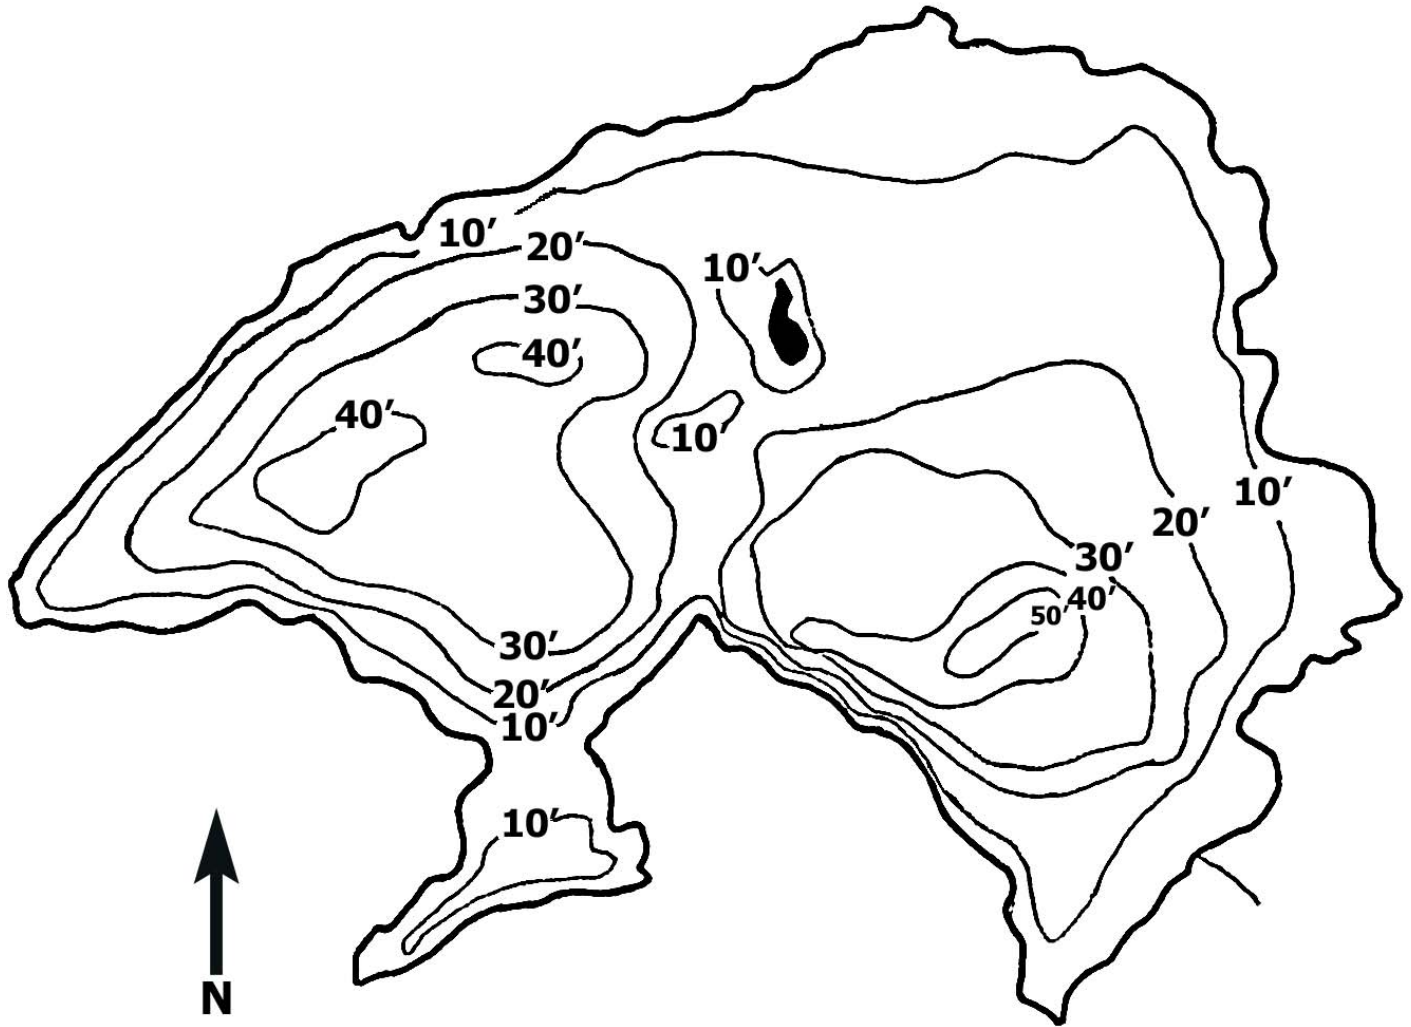

## Region 6

# Moss Lake

Not For Use in Navigation

## Moss Lake

County: Herkimer

Town: Webb

Surface Area: 115 Acres

Fish Species Present: Brook Trout, White Sucker, Brown Bullhead, Yellow Perch

Scale: 0 545 ft