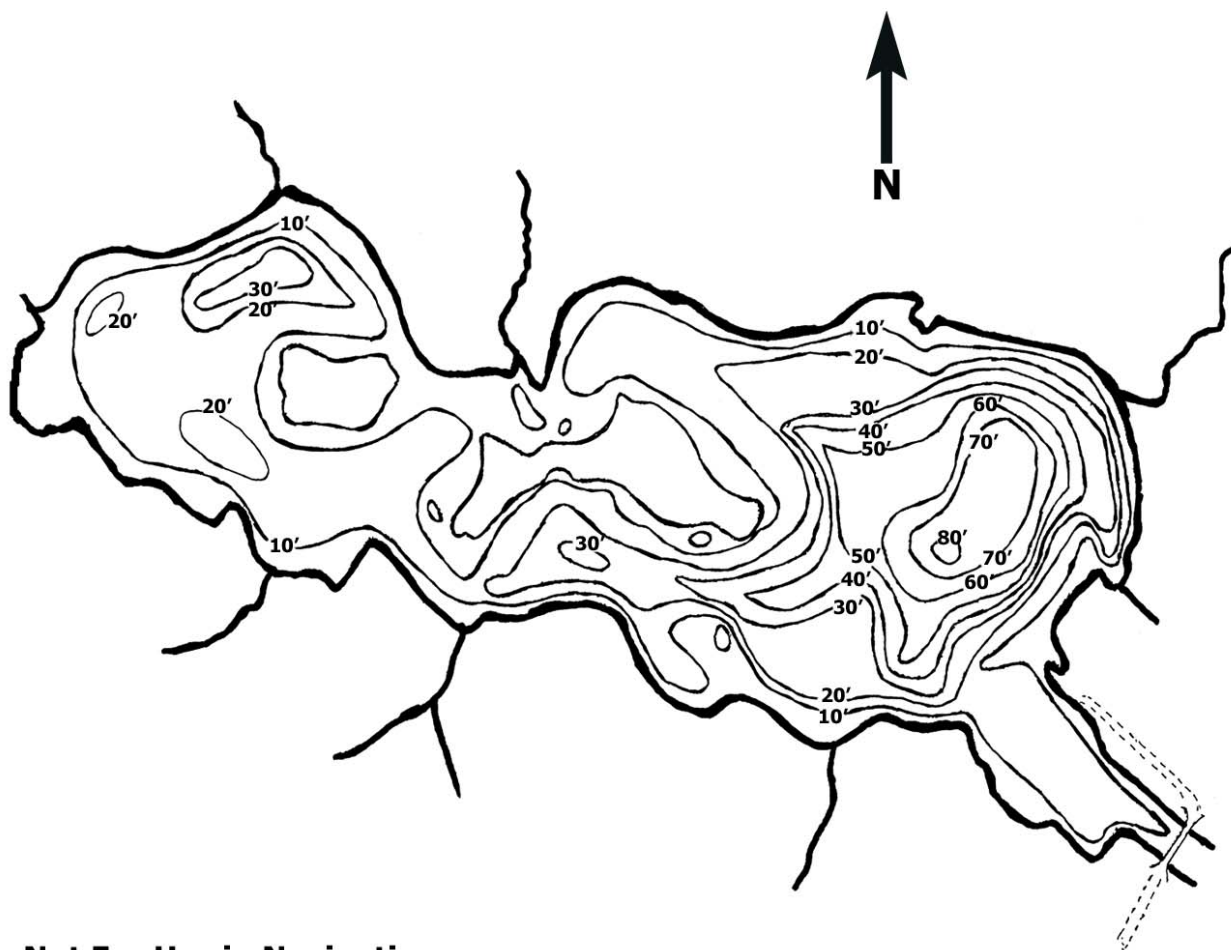

# Region 5

# Newcomb Lake

**Not For Use in Navigation**

|  |   |
|--|---|
| <h2>Newcomb Lake</h2>  |   |
| County: Essex  | Town: Newcomb   |
| Size: 446 Acres  |   |
| <b>Fish Species Present:</b> Brook Trout, Lake Trout, Fallfish, White Sucker, Brown Bullhead, Longnose Sucker, Common Shiner, Pumpkinseed, Golden Shiner |   |
| Scale:   | 0  815 ft |