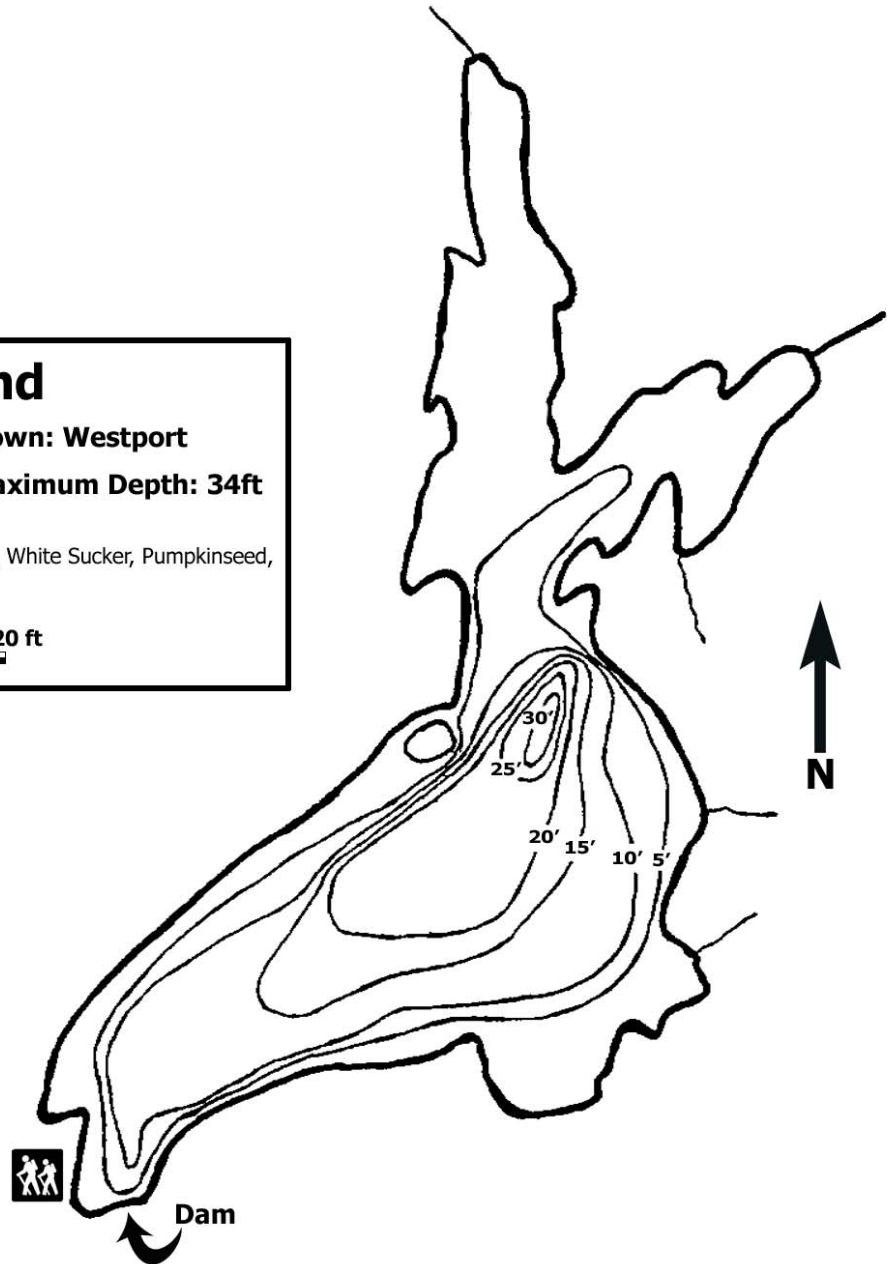

## Region 5

### North Pond

County: Essex

Town: Westport

Size: 30.1 Acres

Maximum Depth: 34ft

**Fish Species Present:** Brook Trout, White Sucker, Pumpkinseed, Brown Bullhead, Minnows

Scale: 0  520 ft

Not For Use in Navigation