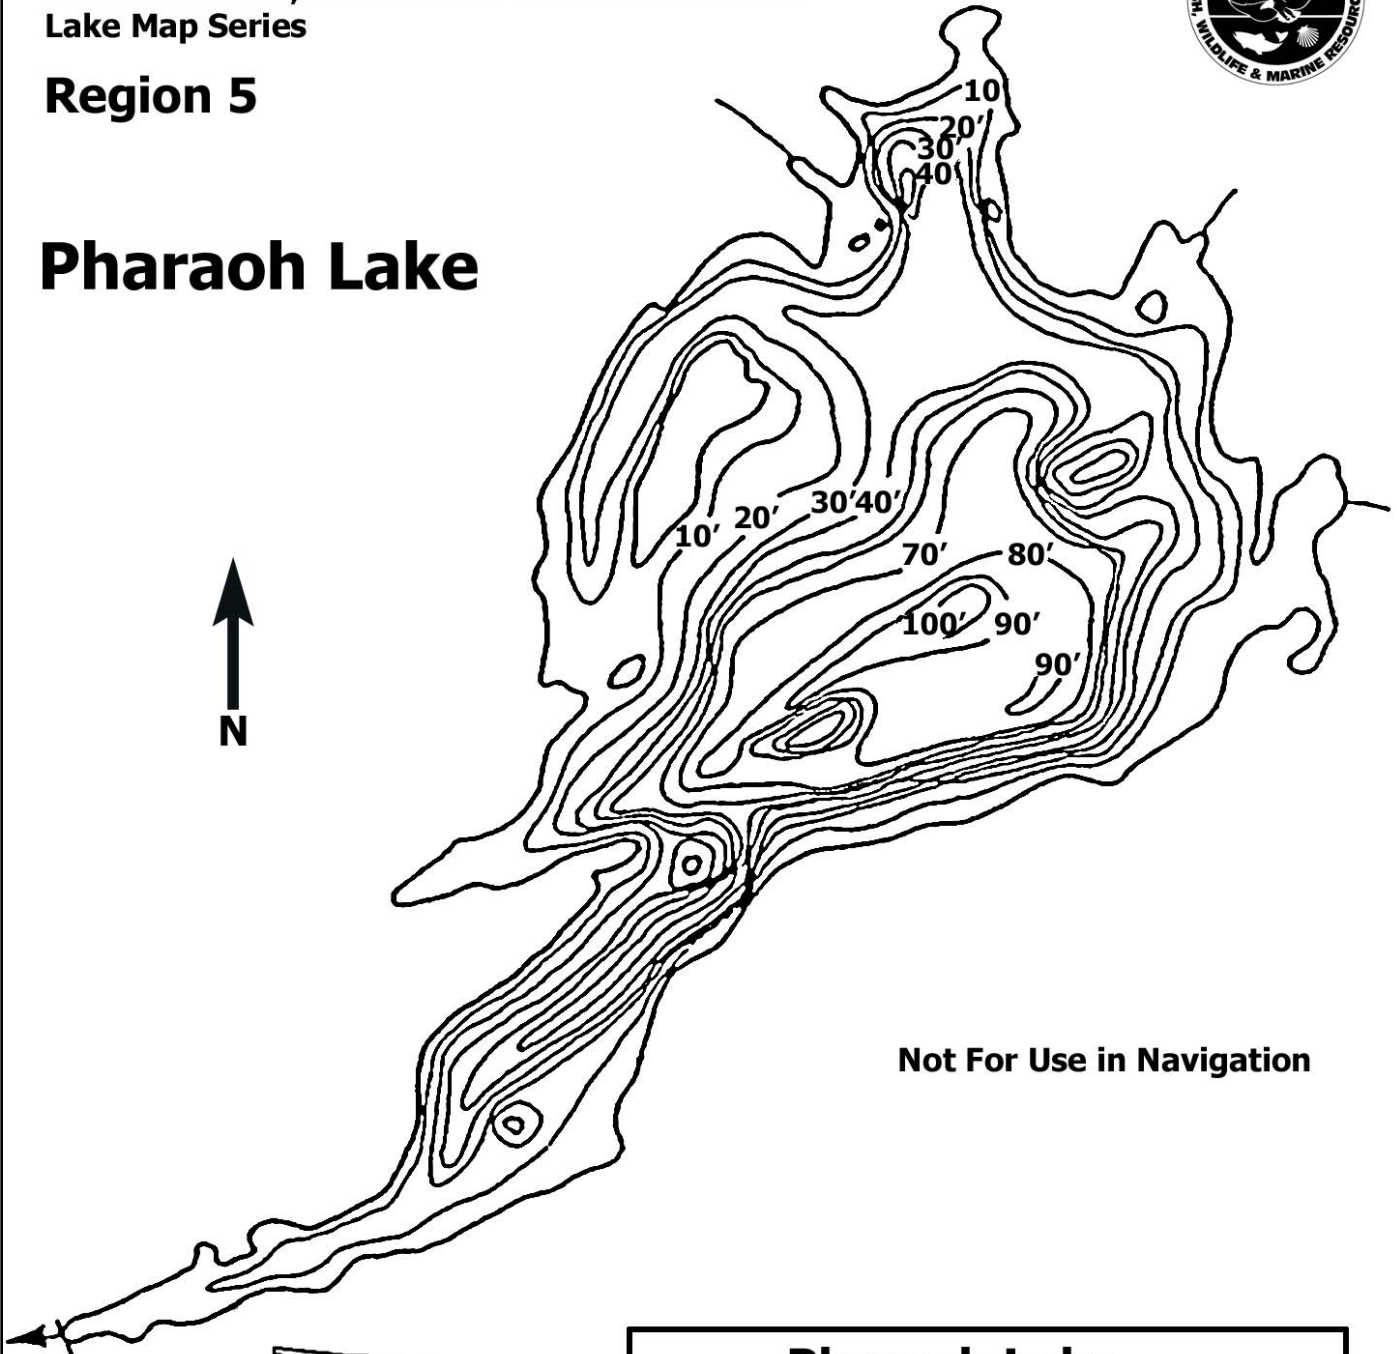

Region 5

Pharaoh Lake

Not For Use in Navigation

Pharaoh Lake	
County: Essex	Town: Schroon
Size: 441 Acres	Mean Depth: 46ft
Fish Species Present: Lake Trout, Brook Trout, Rock Bass, Brown Bullhead, Pumpkinseed	
Scale:	0  1,180 ft