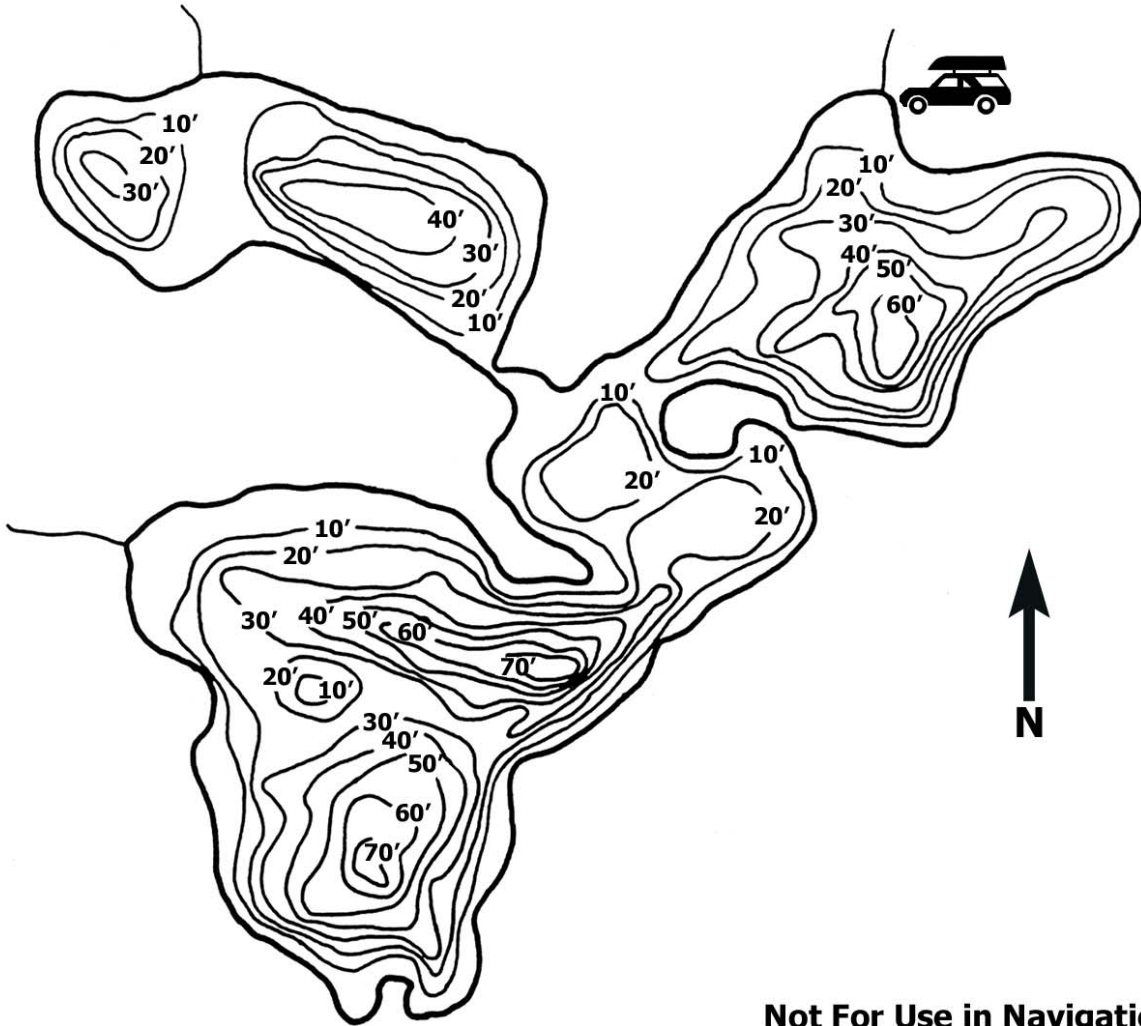

Region 5

Polliwog Pond

Not For Use in Navigation

Polliwog Pond

County: Franklin

Town: Santa Clara

Size: 185 Acres

Mean Depth: 33ft

Fish Species Present: Kokanee Salmon, Yellow Perch, Brown Bullhead, Brown Trout, Pumpkinseed

Scale: 0  490 ft