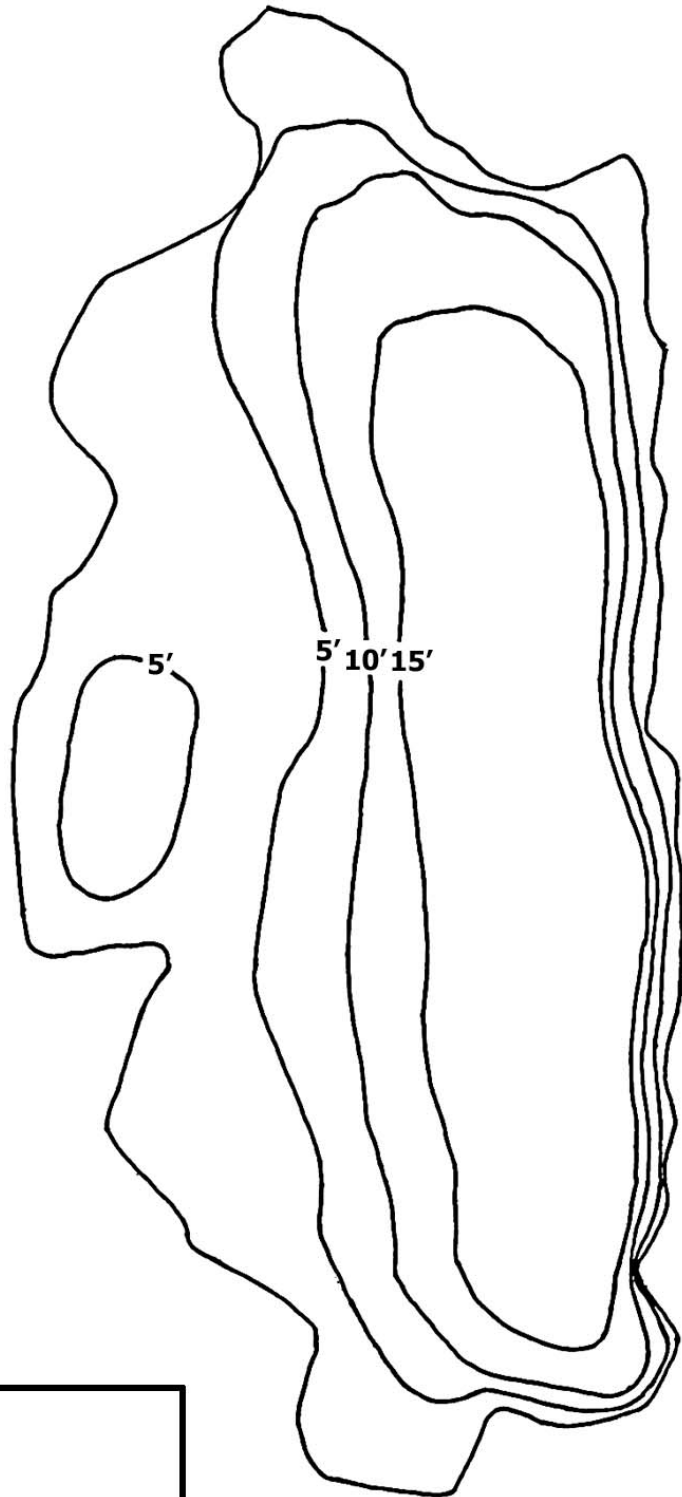

Region 6

Rock Lake

Not For Use in Navigation

Rock Lake

County: Herkimer

Town: Webb

Surface Area: 56 Acres

Scale: 0  605 ft