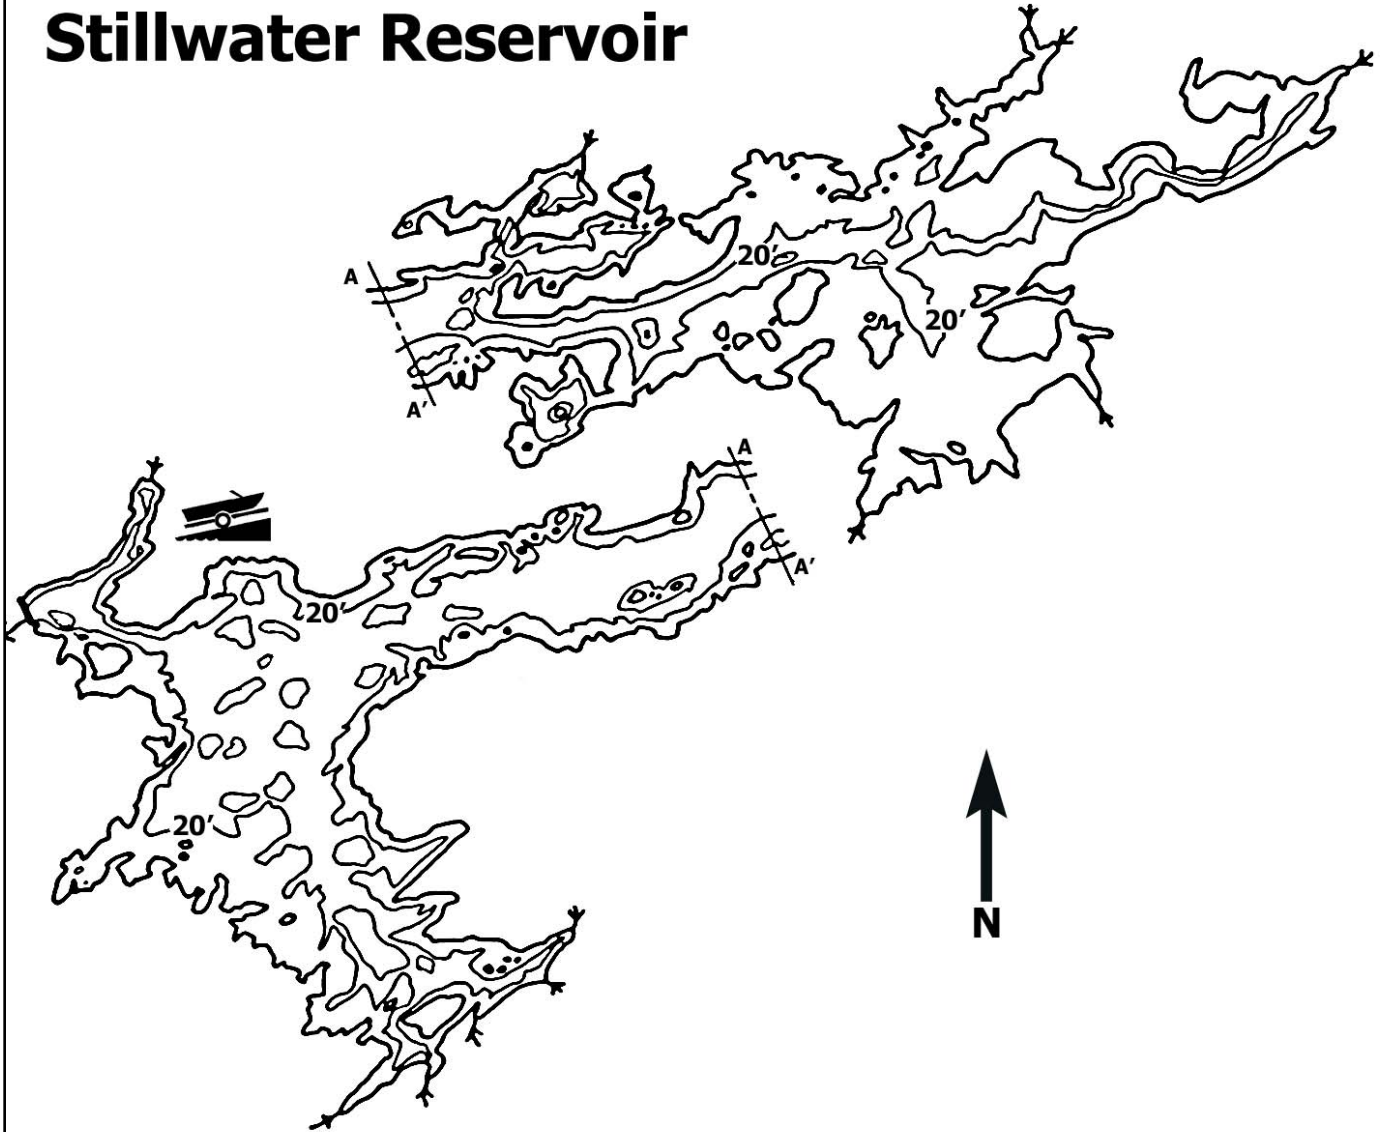

## Region 6

# Stillwater Reservoir

**Not For Use in Navigation**

### Stillwater Reservoir

County: Herkimer

Town: Webb

Surface Area: 6,195 Acres

Mean Depth: 6.2ft

Fish Species Present: Splake, Smallmouth Bass, Yellow Perch

Scale: 0  7,845 ft