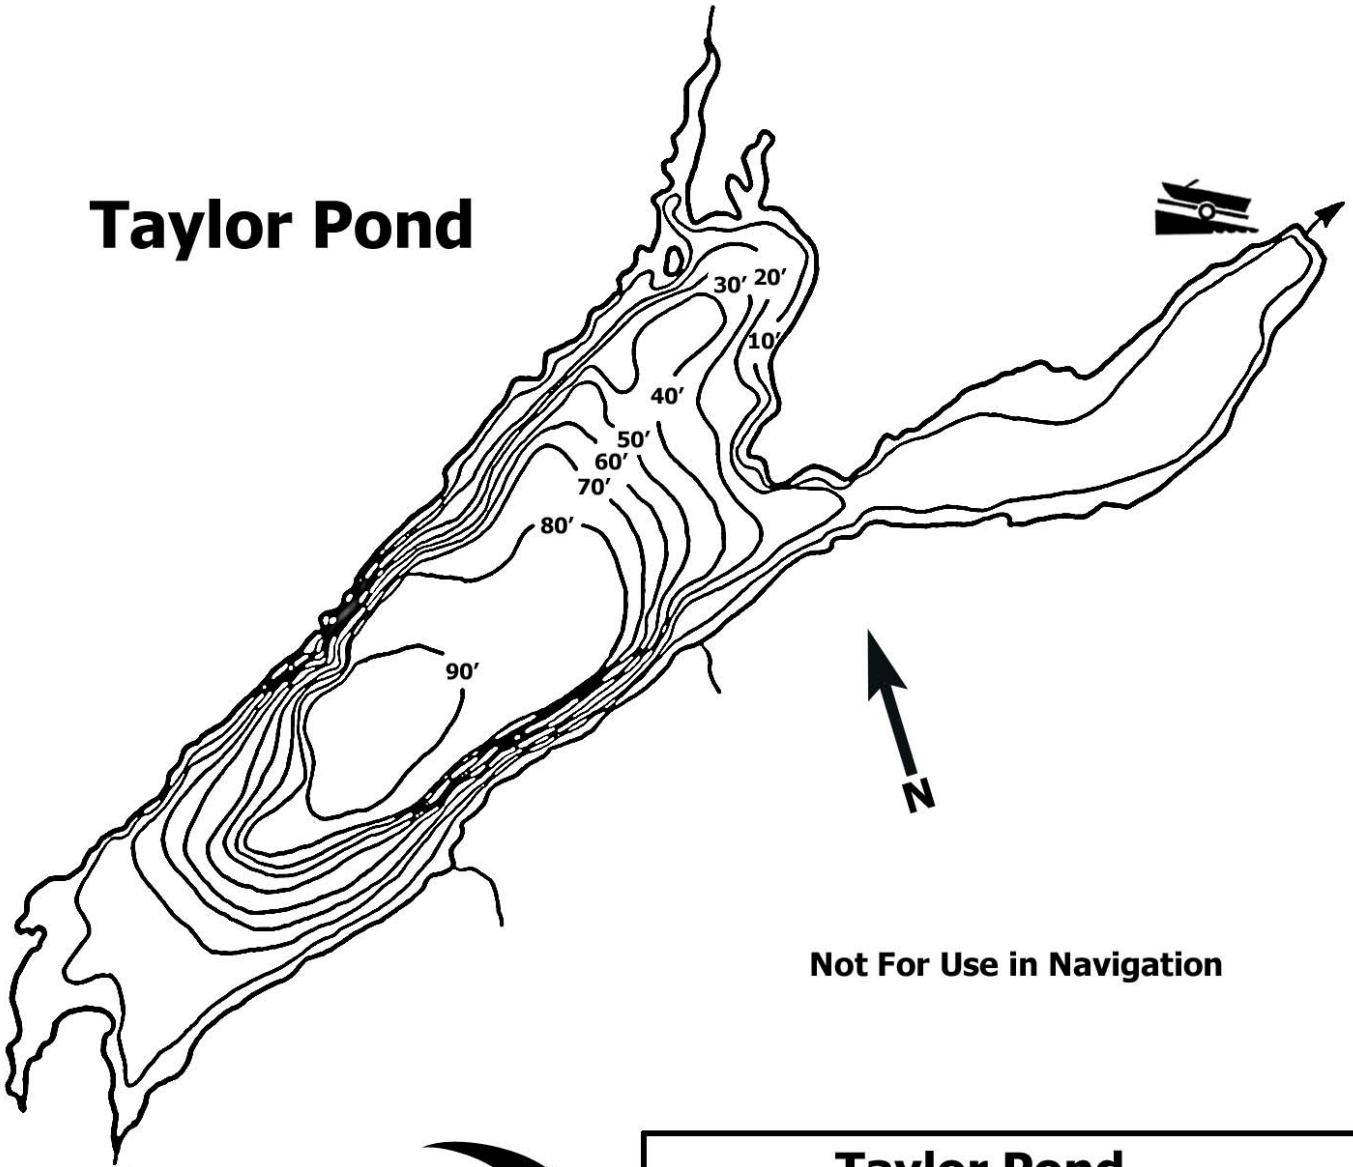

Region 5

Taylor Pond

Not For Use in Navigation

Taylor Pond	
County: Clinton	Town: Black Brook
Size: 803 Acres	Mean Depth: 44ft
Fish Species Present: Lake Trout, Rainbow Trout	
Scale:	0  2,095 ft