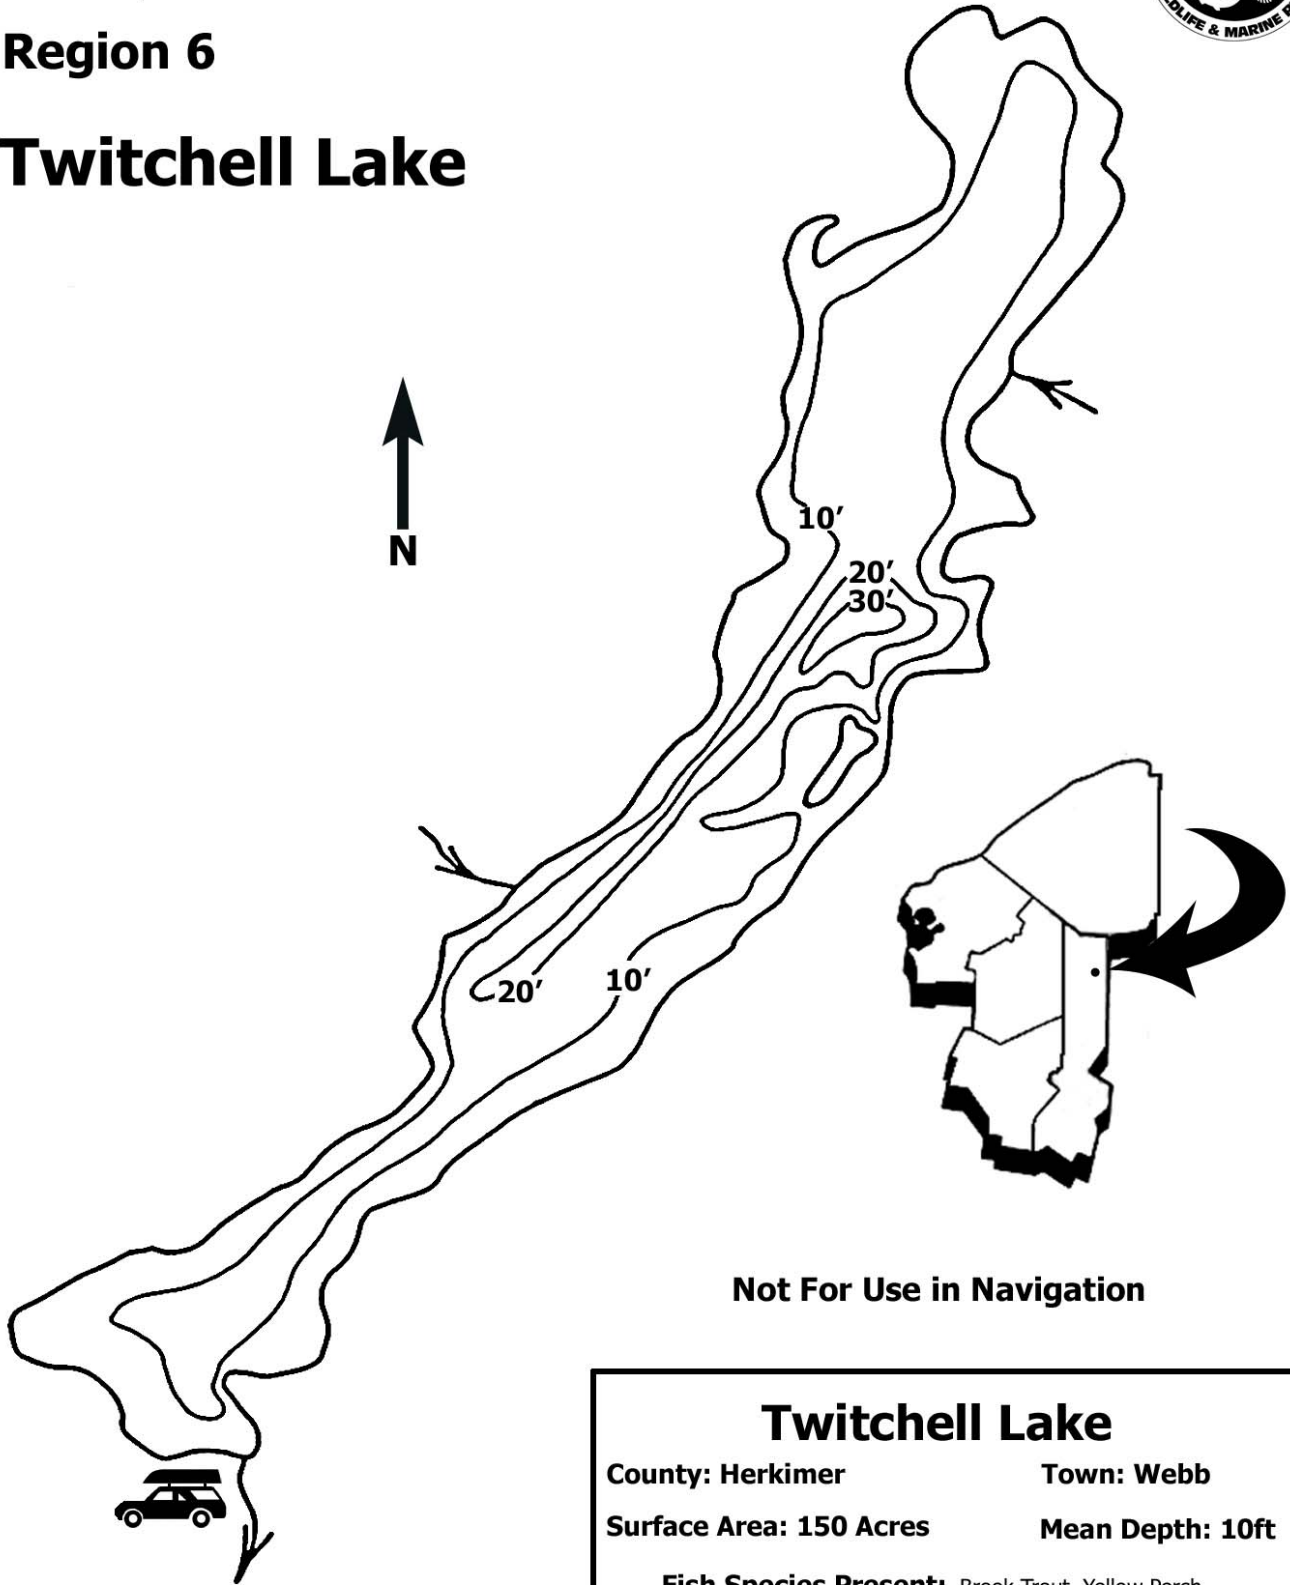

Region 6

Twitchell Lake

Not For Use in Navigation

Twitchell Lake

County: Herkimer

Town: Webb

Surface Area: 150 Acres

Mean Depth: 10ft

Fish Species Present: Brook Trout, Yellow Perch

Scale: 0  900 ft