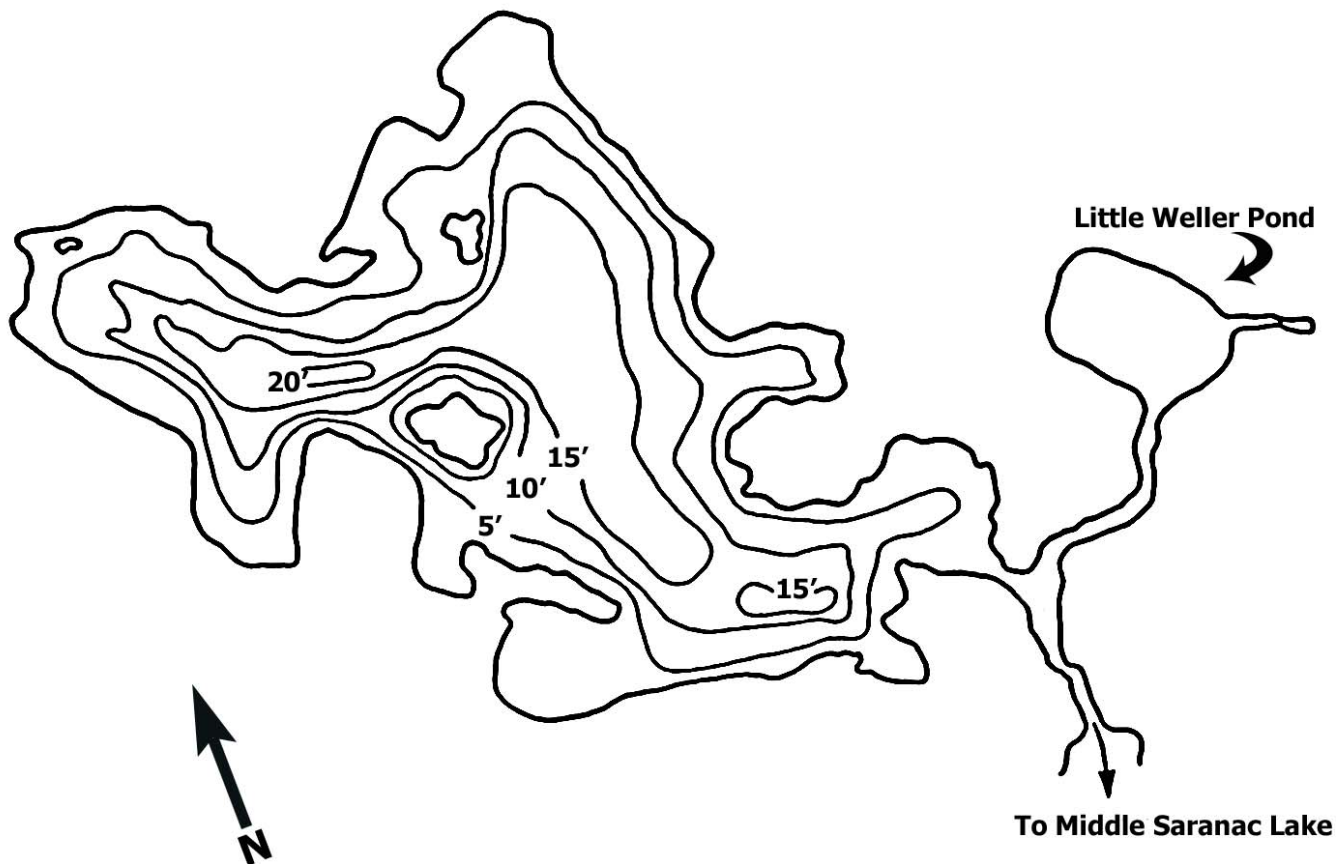

## Region 5

# Weller Pond

Not For Use in Navigation

<b>Weller Pond</b>	
County: Franklin	Town: Santa Clara
Size: 180 Acres	Mean Depth: 10ft
<b>Fish Species Present:</b> Largemouth Bass, Smallmouth Bass, Northern Pike, Yellow Perch, Brown Bullhead, Pumpkinseed	
Scale:	0  720 ft