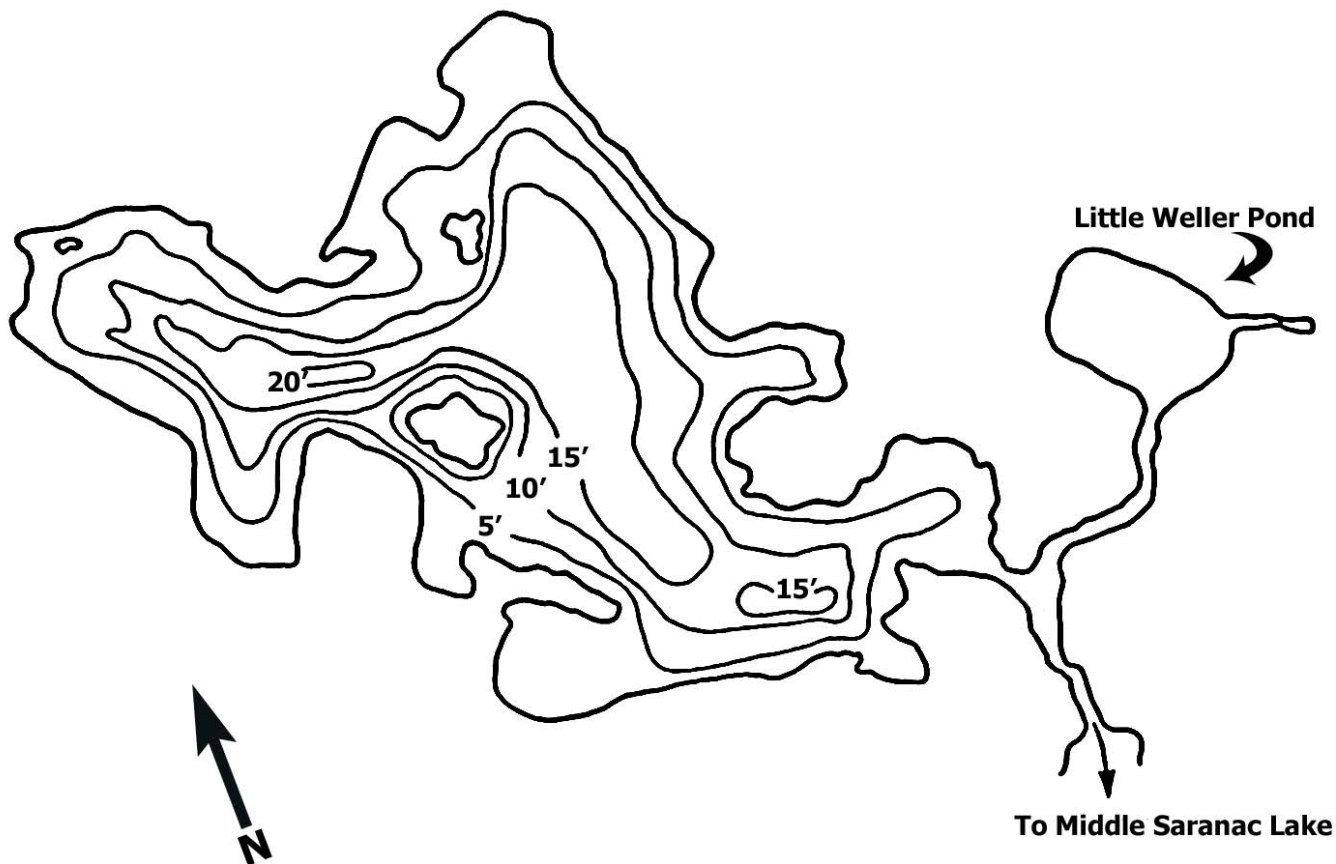

Region 5

Weller Pond

Not For Use in Navigation

Weller Pond	
County: Franklin	Town: Santa Clara
Size: 180 Acres	Mean Depth: 10ft
Fish Species Present: Largemouth Bass, Smallmouth Bass, Northern Pike, Yellow Perch, Brown Bullhead, Pumpkinseed	
Scale:	0  720 ft