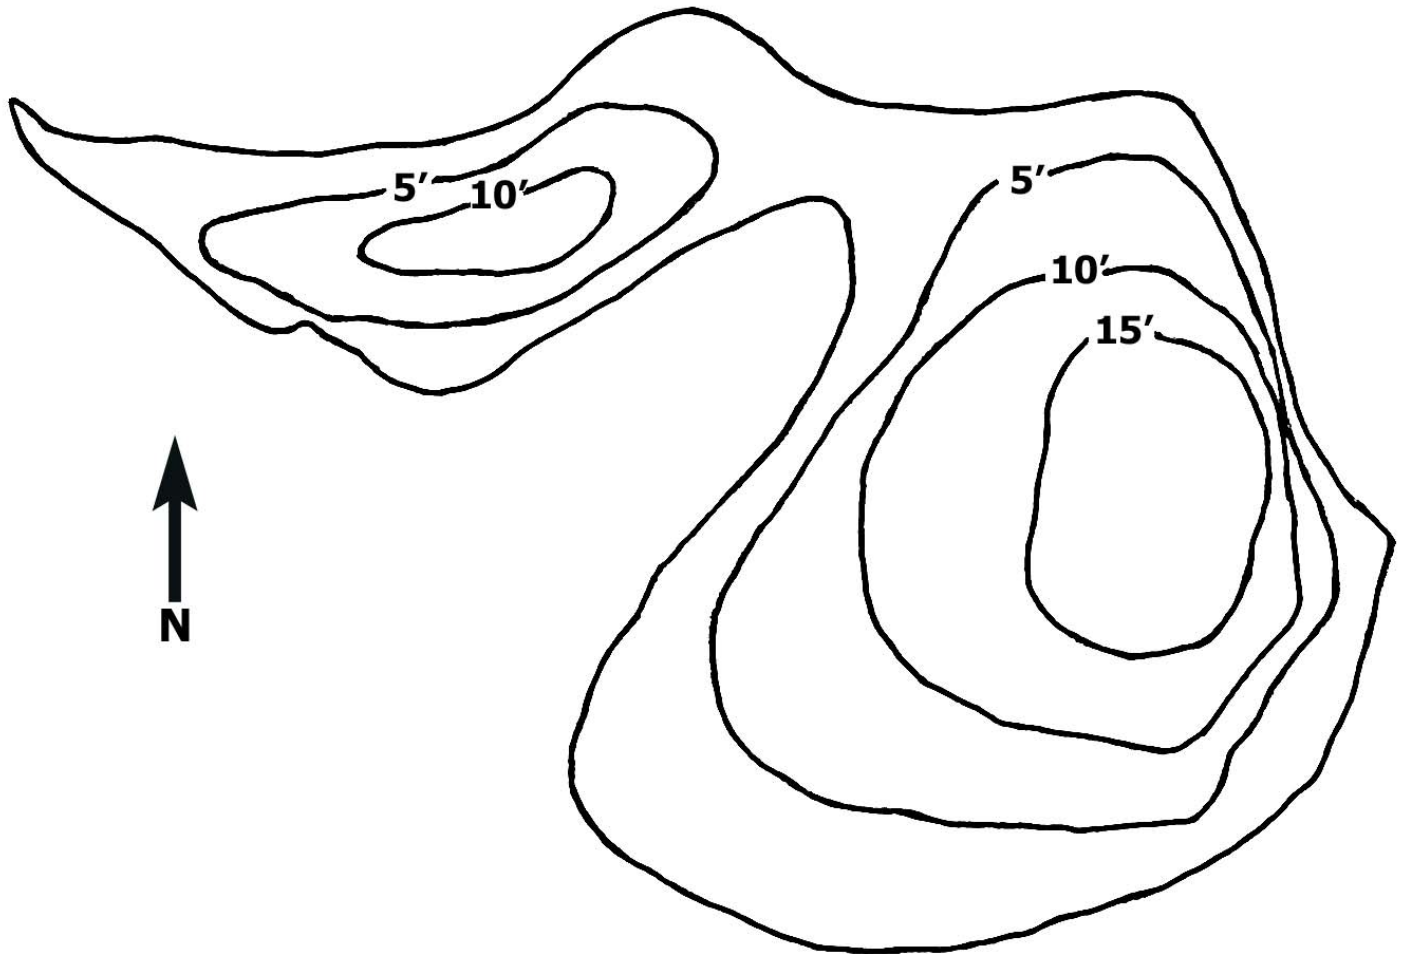

Region 6

Wolf Pond

Not For Use in Navigation

Wolf Pond

County: Herkimer

Town: Webb

Surface Area: 71 Acres

Fish Species Present: Brook Trout, Brown Bullhead, White Sucker, Pumpkinseed

Scale: 0  500 ft